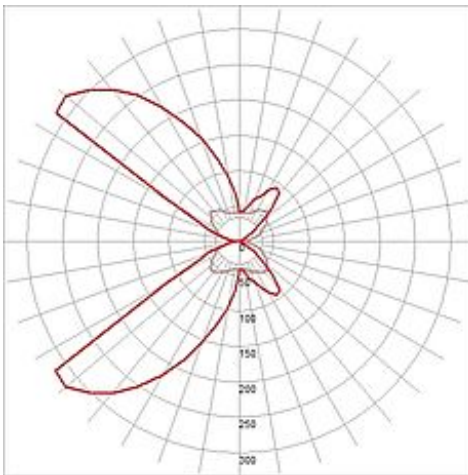

LOGS WALL wall lamp

square, silvergrey, 6W LED, warmwhite

Article number	232104
Catalogue	BIG WHITE 2015, Page 591
Type of lamp	LED lamp
Lamp	planar LED 6W
Number of light sources	1
Lamp included	Yes
Width	13 cm
Height	8 cm
Depth	13.2 cm
Net weight	0.947 kg
Gross weight	2.187 kg
Voltage	230 Volt
Max. wattage	8 Watt
Protection class	I
Material	aluminium
Colour	silvergrey
Way of mounting	surface wall mounting
Remark 1	LED driver incorporated
Remark 2	Energy labels in your language are available in the Service Area sub point Download
Average lifespan	40000 Hours
Colour temperature	3000 Kelvin
Luminous flux	450 lm
Suitable for lamps from EEC	A
Suitable for lamps up to EEC	A++
Light distribution type 1	direct-indirect
Light distribution type 3	axisymmetric

The indirect LED wall luminaire LOGS is made from aluminium and equipped with a high-performance planar LED. Depending on the version various housing colours are available. The required driver for direct connection to 230V mains supply is included in each package. In addition, the installation can be extended by floor lamps of the series. This luminaire contains built-in LED lamps. EEK: A - A++. The lamps cannot be changed in the luminaire.