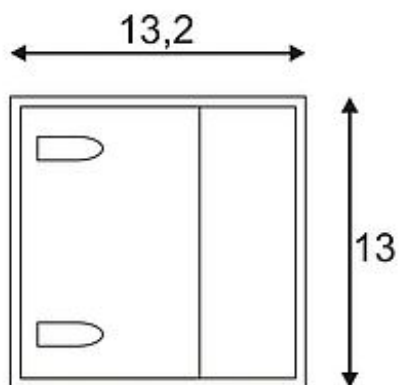

LOGS WALL wall lamp

square, silvergrey, 6W LED, warmwhite

Article number	232104
Catalogue	BIG WHITE 2015, Page 591
Type of lamp	LED lamp
Lamp	planar LED 6W
Number of light sources	1
Lamp included	Yes
Width	13 cm
Height	8 cm
Depth	13.2 cm
Net weight	0.947 kg
Gross weight	2.187 kg
Voltage	230 Volt
Max. wattage	8 Watt
Protection class	I
Material	aluminium
Colour	silvergrey
Way of mounting	surface wall mounting
Remark 1	LED driver incorporated
Remark 2	Energy labels in your language are available in the Service Area sub point Download
Average lifespan	40000 Hours
Colour temperature	3000 Kelvin
Luminous flux	450 lm
Suitable for lamps from EEC	A
Suitable for lamps up to EEC	A++
Light distribution type 1	direct-indirect
Light distribution type 3	axisymmetric

The indirect LED wall luminaire LOGS is made from aluminium and equipped with a high-performance planar LED. Depending on the version various housing colours are available. The required driver for direct connection to 230V mains supply is included in each package. In addition, the installation can be extended by floor lamps of the series. This luminaire contains built-in LED lamps. EEK: A - A++. The lamps cannot be changed in the luminaire.