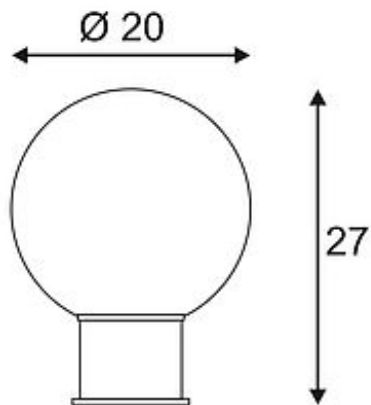

## GLOO PURE 27 floor lamp

anthracite, E27, max. 20W

Article number	232015
Catalogue	BIG WHITE 2015, Page 521
Type of lamp	Conventional lamp
Lamp	Energy-saving bulb E27 max. 20W
Lampholder / Socket	E27
Number of light sources	1
Lamp included	No
Height	27 cm
Diameter	20 cm
Net weight	0.715 kg
Gross weight	0.499 kg
Voltage	230 Volt
Max. wattage	20 Watt
Protection class	I
Material	steel / glass
Colour	anthracite
Way of mounting	surface floor mounting
Remark 1	Maximum measures energy saver (Ø / L): 4,8 / 18 cm
Remark 2	Energy labels in your language are available in the Service Area sub point Download
Suitable for lamps from EEC	A
Suitable for lamps up to EEC	A+
Light distribution type 1	direct-indirect
Light distribution type 3	rotationally symmetric

This ceiling and floor luminaire of the GLOO PURE series is made from a painted steel tube that ends in an opalic crystal ball. Rated IP44 it is suitable for outdoor use. The GLOO PURE series further includes wall, ceiling and floor luminaires making it universally applicable. For simplified mounting, an earth-spike and a junction box for safe connection are available on accessory. The electrical connection is made directly to 230V mains supply. This luminaire is compatible with bulbs of the energy classes: A - A+