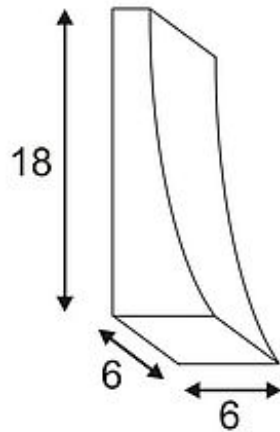

DELWA wall lamp

silvergrey, 4W, 3000K

Article number	231912
Catalogue	BIG WHITE 2015, Page 211
Type of lamp	LED lamp
Lamp	LED 230V
Number of light sources	1
Lamp included	Yes
Width	6 cm
Height	18 cm
Depth	6 cm
Net weight	0.42 kg
Gross weight	0.534 kg
Voltage	230 Volt
Max. wattage	4 Watt
Protection class	I
Beam angle	90 Degree
Material	aluminium / glass
Colour	silvergrey
Way of mounting	surface wall mounting
Remark 1	Energy labels in your language are available in the Service Area sub point Download
Average lifespan	30000 Hours
Colour temperature	3000 Kelvin
Colour rendering index	80
Luminous flux	145 lm
Suitable for lamps from EEC	A
Suitable for lamps up to EEC	A++
Light distribution type 1	direct
Light distribution type 2	indirect
Light distribution type 3	axisymmetric

The wall luminaire DELWA is equipped with a pure white Power LED. Rated IP44 it is suitable for outdoor use. Available in various colours the electrical connection is made directly to 230V mains supply. This luminaire contains built-in LED lamps. EEK: A - A++. The lamps cannot be changed in the luminaire.