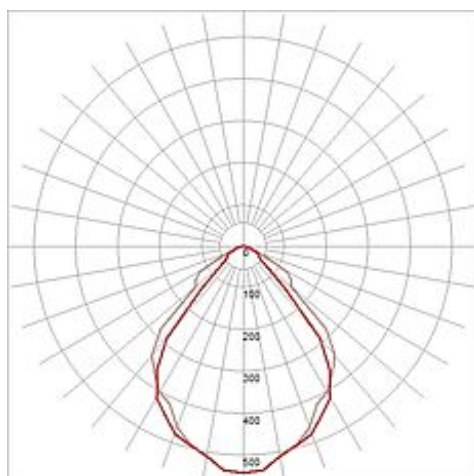

DELWA wall lamp

silvergrey, 4W, 3000K

Article number	231912
Catalogue	BIG WHITE 2015, Page 211
Type of lamp	LED lamp
Lamp	LED 230V
Number of light sources	1
Lamp included	Yes
Width	6 cm
Height	18 cm
Depth	6 cm
Net weight	0.42 kg
Gross weight	0.534 kg
Voltage	230 Volt
Max. wattage	4 Watt
Protection class	I
Beam angle	90 Degree
Material	aluminium / glass
Colour	silvergrey
Way of mounting	surface wall mounting
Remark 1	Energy labels in your language are available in the Service Area sub point Download
Average lifespan	30000 Hours
Colour temperature	3000 Kelvin
Colour rendering index	80
Luminous flux	145 lm
Suitable for lamps from EEC	A
Suitable for lamps up to EEC	A++
Light distribution type 1	direct
Light distribution type 2	indirect
Light distribution type 3	axisymmetric

The wall luminaire DELWA is equipped with a pure white Power LED. Rated IP44 it is suitable for outdoor use. Available in various colours the electrical connection is made directly to 230V mains supply. This luminaire contains built-in LED lamps. EEK: A - A++. The lamps cannot be changed in the luminaire.