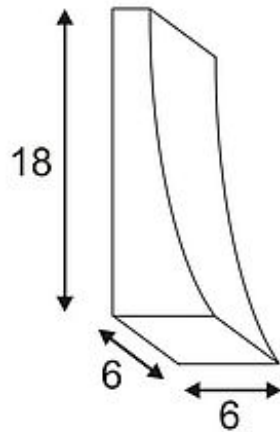

DELWA wall lamp

white, 4W, 3000K

Article number	231902
Catalogue	BIG WHITE 2015, Page 211
Type of lamp	LED lamp
Lamp	LED 230V
Number of light sources	1
Lamp included	Yes
Width	6 cm
Height	18 cm
Depth	6 cm
Net weight	0.442 kg
Gross weight	1.244 kg
Voltage	230 Volt
Max. wattage	4 Watt
Protection class	I
Beam angle	90 Degree
Material	aluminium / glass
Colour	white
Way of mounting	surface wall mounting
Remark 1	Energy labels in your language are available in the Service Area sub point Download
Average lifespan	30000 Hours
Colour temperature	3000 Kelvin
Colour rendering index	80
Luminous flux	145 lm
Suitable for lamps from EEC	A
Suitable for lamps up to EEC	A++
Light distribution type 1	direct
Light distribution type 2	indirect
Light distribution type 3	axisymmetric

The wall luminaire DELWA is equipped with a pure white Power LED. Rated IP44 it is suitable for outdoor use. Available in various colours the electrical connection is made directly to 230V mains supply. This luminaire contains built-in LED lamps. EEK: A - A++. The lamps cannot be changed in the luminaire.