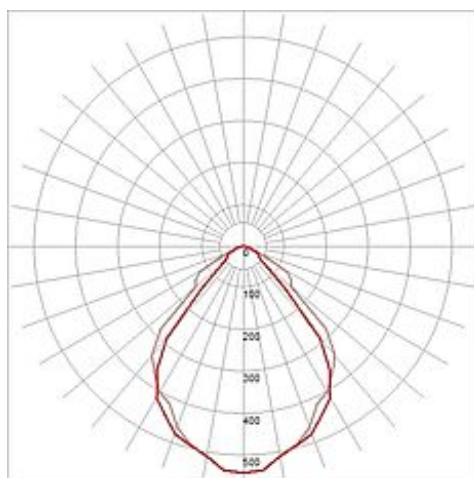

DELWA wall lamp

white, 4W, 3000K

Article number	231902
Catalogue	BIG WHITE 2015, Page 211
Type of lamp	LED lamp
Lamp	LED 230V
Number of light sources	1
Lamp included	Yes
Width	6 cm
Height	18 cm
Depth	6 cm
Net weight	0.442 kg
Gross weight	1.244 kg
Voltage	230 Volt
Max. wattage	4 Watt
Protection class	I
Beam angle	90 Degree
Material	aluminium / glass
Colour	white
Way of mounting	surface wall mounting
Remark 1	Energy labels in your language are available in the Service Area sub point Download
Average lifespan	30000 Hours
Colour temperature	3000 Kelvin
Colour rendering index	80
Luminous flux	145 lm
Suitable for lamps from EEC	A
Suitable for lamps up to EEC	A++
Light distribution type 1	direct
Light distribution type 2	indirect
Light distribution type 3	axisymmetric

The wall luminaire DELWA is equipped with a pure white Power LED. Rated IP44 it is suitable for outdoor use. Available in various colours the electrical connection is made directly to 230V mains supply. This luminaire contains built-in LED lamps. EEK: A - A++. The lamps cannot be changed in the luminaire.