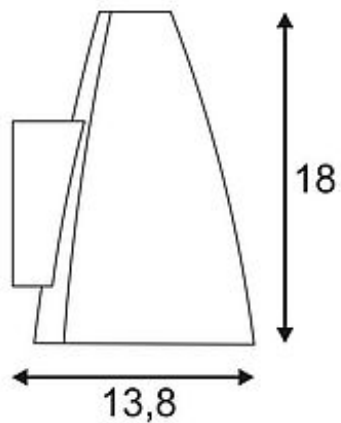

## CONE GU10 wall lamp

anthracite, max. 50W, IP44

Article number	231705
Catalogue	BIG WHITE 2015, Page 621
Type of lamp	Conventional lamp
Lamp	GU10 230V max. 50W
Lampholder / Socket	GU10
Number of light sources	1
Lamp included	No
Width	12 cm
Height	18 cm
Depth	13.8 cm
Net weight	0.693 kg
Gross weight	2.102 kg
Voltage	230 Volt
Max. wattage	50 Watt
Protection class	I
Material	aluminium
Colour	anthracite
Way of mounting	surface wall mounting
Remark 1	Maximum length of lamp: 7,6 cm
Remark 2	Canopy (L / B): 9 / 6,5 cm
Remark 3	Energy labels in your language are available in the Service Area sub point Download
Suitable for lamps from EEC	E
Suitable for lamps up to EEC	A++
Light distribution type 1	direct
Light distribution type 3	rotationally symmetric

The elaborately designed wall luminaire CONE allows the use of GU10 LED and halogen lamps by the special shape of its housing. The fitting is available in various colours and suitable for almost any lighting requirement. The electrical connection is made directly to 230V mains supply. Rated IP44, CONE is suitable for outdoor use. This luminaire is compatible with bulbs of the energy classes: E - A++