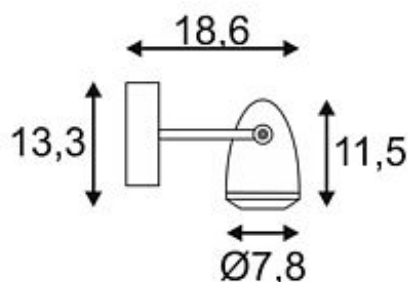

CV-SPOT WALL GU10 wall and ceiling luminaire

stainless steel, max. 4W

Article number	231662
Catalogue	BIG WHITE 2015, Page 634
Type of lamp	LED lamp
Lamp	GU10 230V LED max. 4 W
Lampholder / Socket	GU10
Number of light sources	1
Lamp included	No
Tilt range	180 Degree
Width	11 cm
Height	18.6 cm
Depth	13.3 cm
Diameter	7.8 cm
Net weight	1.543 kg
Gross weight	1.918 kg
Voltage	230 Volt
Max. wattage	4 Watt
Protection class	I
Material	stainless steel 304
Colour	stainless steel
Way of mounting	surface wall mounting / surface ceiling mounting
Remark 1	Energy labels in your language are available in the Service Area sub point Download
Suitable for lamps from EEC	A
Suitable for lamps up to EEC	A++
Light distribution type 1	direct
Light distribution type 3	rotationally symmetric

With the aluminium-made wall luminaire CV-SPOT, the LED lamp of choice is covered by a glass that protects against external influences. The combination of stainless steel and glass provides a classic, high-quality character. Rated IP65, it is suitable for outdoor use. CV-SPOT is supplied ready for direct connection to 230V mains supply. This luminaire is compatible with bulbs of the energy classes: A - A++