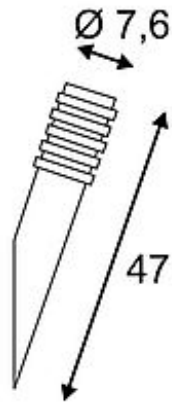

## BIG NAILS PLUS wall lamp

stainless steel 304, E27, max. 23W, IP44

Article number	231622
Catalogue	BIG WHITE 2015, Page 567
Type of lamp	Conventional lamp
Lamp	Energy-saving bulb E27 max. 23W
Lampholder / Socket	E27
Number of light sources	1
Lamp included	No
Height	47 cm
Diameter	7.6 cm
Net weight	0.979 kg
Gross weight	1.461 kg
Voltage	230 Volt
Max. wattage	23 Watt
Protection class	I
Material	stainless steel 304
Colour	stainless steel
Way of mounting	surface wall mounting
Remark 1	Maximum measures energy saver (Ø / L): 4,7 / 14,8 cm
Remark 2	Energy labels in your language are available in the Service Area sub point Download
Suitable for lamps from EEC	A
Suitable for lamps up to EEC	A+
Light distribution type 1	direct-indirect
Light distribution type 3	rotationally symmetric

Wall luminaire of the BIG NAILS + series. Made from frosted, acrylic glass rings embedded into the stainless-steel surface of the luminaire. IP44 rating makes it suitable for outdoor applications. For simplified mounting a junction box for a safe connection inside the rounded luminaire is available separately. The electrical connection is made directly to 230V mains supply. The BIG NAILS + series further includes floor luminaires making it universally applicable. This luminaire is compatible with bulbs of the energy classes: A - A+