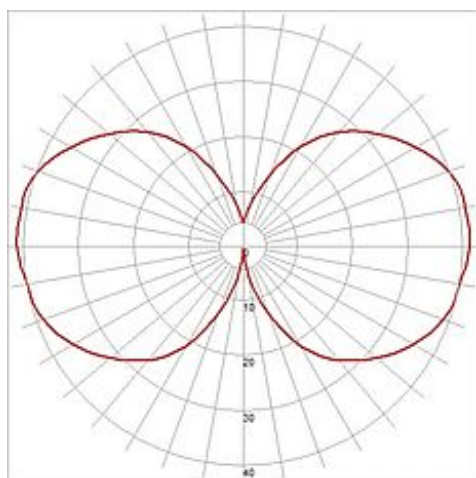

## BIG NAILS PLUS wall lamp

stainless steel 304, E27, max. 23W, IP44

Article number	231622
Catalogue	BIG WHITE 2015, Page 567
Type of lamp	Conventional lamp
Lamp	Energy-saving bulb E27 max. 23W
Lampholder / Socket	E27
Number of light sources	1
Lamp included	No
Height	47 cm
Diameter	7.6 cm
Net weight	0.979 kg
Gross weight	1.461 kg
Voltage	230 Volt
Max. wattage	23 Watt
Protection class	I
Material	stainless steel 304
Colour	stainless steel
Way of mounting	surface wall mounting
Remark 1	Maximum measures energy saver (Ø / L): 4,7 / 14,8 cm
Remark 2	Energy labels in your language are available in the Service Area sub point Download
Suitable for lamps from EEC	A
Suitable for lamps up to EEC	A+
Light distribution type 1	direct-indirect
Light distribution type 3	rotationally symmetric

Wall luminaire of the BIG NAILS + series. Made from frosted, acrylic glass rings embedded into the stainless-steel surface of the luminaire. IP44 rating makes it suitable for outdoor applications. For simplified mounting a junction box for a safe connection inside the rounded luminaire is available separately. The electrical connection is made directly to 230V mains supply. The BIG NAILS + series further includes floor luminaires making it universally applicable. This luminaire is compatible with bulbs of the energy classes: A - A+