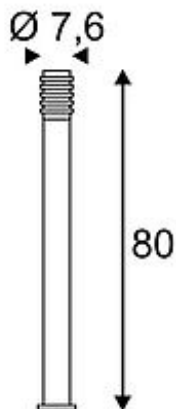

BIG NAILS PLUS 80 floor lamp

stainless steel 304, E27, max. 23W, IP44

Article number	231612
Catalogue	BIG WHITE 2015, Page 528
Type of lamp	Conventional lamp
Lamp	Energy-saving bulb E27 max. 23W
Lampholder / Socket	E27
Number of light sources	1
Lamp included	No
Height	80 cm
Diameter	7.6 cm
Net weight	1.595 kg
Gross weight	3.749 kg
Voltage	230 Volt
Max. wattage	23 Watt
Protection class	I
Material	stainless steel 304
Colour	stainless steel
Way of mounting	surface floor mounting
Remark 1	Base (L / B): 9 / 9 cm
Remark 2	Maximum measures energy saver (Ø / L): 4,7 / 14,8 cm
Remark 3	Energy labels in your language are available in the Service Area sub point Download
Suitable for lamps from EEC	A
Suitable for lamps up to EEC	A+
Light distribution type 1	direct-indirect
Light distribution type 3	rotationally symmetric

Floor luminaire of the BIG NAILS + series. Made from frosted, acrylic glass rings embedded into the stainless-steel surface of the luminaire. IP44 rating makes it suitable for outdoor applications. For simplified mounting a junction box for a safe connection inside the rounded luminaire is available separately. The electrical connection is made directly to 230V mains supply. The BIG NAILS + series further includes wall luminaires making it universally applicable. This luminaire is compatible with bulbs of the energy classes: A - A+