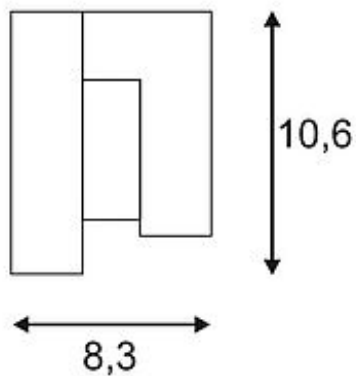

KYKLOP WALL lamp

round, anthracite, 3x1W LED, warmwhite

Article number	231485
Catalogue	BIG WHITE 2015, Page 595
Type of lamp	LED lamp
Lamp	Power LED 1W
Number of light sources	3
Lamp included	Yes
Width	13.5 cm
Height	8.3 cm
Depth	10.6 cm
Net weight	0.774 kg
Gross weight	3.897 kg
Voltage	230 Volt
Max. wattage	3 Watt
Protection class	I
Material	aluminium / glass
Colour	anthracite
Way of mounting	surface wall mounting
Remark 1	LED driver incorporated
Remark 2	Maximum cable diameter 7 - 12 mm
Remark 3	Energy labels in your language are available in the Service Area sub point Download
Average lifespan	30000 Hours
Colour temperature	3000 Kelvin
Colour rendering index	80
Luminous flux	130 lm
Suitable for lamps from EEC	A
Suitable for lamps up to EEC	A++
Light distribution type 1	direct
Light distribution type 3	axisymmetric

Wall luminaire made from aluminum and frosted glass in a simple semi-circular shape. Thanks to the incorporated LED driver, the embedded Power LEDs can be connected directly to 230V mains supply. Rated IP44 it is suitable for outdoor use. The installation can be extended by floor lamps of this series. This luminaire contains built-in LED lamps. EEK: A - A++. The lamps cannot be changed in the luminaire.