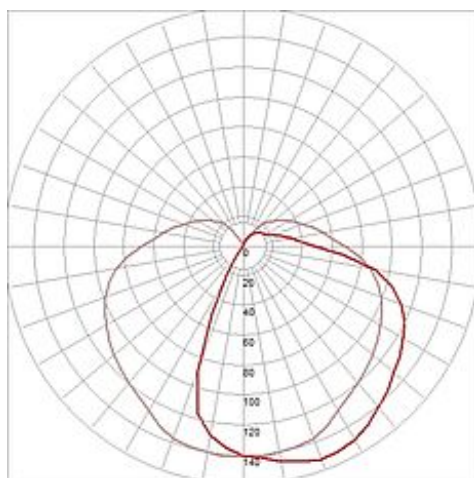

KYKLOP WALL lamp

round, anthracite, 3x1W LED, warmwhite

Article number	231485
Catalogue	BIG WHITE 2015, Page 595
Type of lamp	LED lamp
Lamp	Power LED 1W
Number of light sources	3
Lamp included	Yes
Width	13.5 cm
Height	8.3 cm
Depth	10.6 cm
Net weight	0.774 kg
Gross weight	3.897 kg
Voltage	230 Volt
Max. wattage	3 Watt
Protection class	I
Material	aluminium / glass
Colour	anthracite
Way of mounting	surface wall mounting
Remark 1	LED driver incorporated
Remark 2	Maximum cable diameter 7 - 12 mm
Remark 3	Energy labels in your language are available in the Service Area sub point Download
Average lifespan	30000 Hours
Colour temperature	3000 Kelvin
Colour rendering index	80
Luminous flux	130 lm
Suitable for lamps from EEC	A
Suitable for lamps up to EEC	A++
Light distribution type 1	direct
Light distribution type 3	axisymmetric

Wall luminaire made from aluminum and frosted glass in a simple semi-circular shape. Thanks to the incorporated LED driver, the embedded Power LEDs can be connected directly to 230V mains supply. Rated IP44 it is suitable for outdoor use. The installation can be extended by floor lamps of this series. This luminaire contains built-in LED lamps. EEK: A - A++. The lamps cannot be changed in the luminaire.