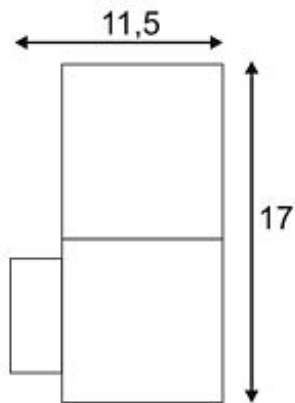

## GRAFIT wall lamp

WL, anthracite / white, E27 Energy Saver, max. 11W, IP44

Article number	231205
Catalogue	BIG WHITE 2015, Page 571
Type of lamp	Conventional lamp
Lamp	Energy-saving bulb E27 max. 11W
Lampholder / Socket	E27
Number of light sources	1
Lamp included	No
Width	8.5 cm
Height	17 cm
Depth	12 cm
Net weight	0.545 kg
Gross weight	7.98 kg
Voltage	230 Volt
Max. wattage	11 Watt
Protection class	I
Material	aluminium / plastic
Colour	anthracite
Way of mounting	surface wall mounting
Remark 1	Maximum measures energy saver (Ø / L): 6 / 11,5 cm
Remark 2	Wall fixation (W / H / D): 6,2 / 6,2 / 3 cm
Remark 3	The lamp shade is satined and smoked
Remark 4	Energy labels in your language are available in the Service Area sub point Download
Suitable for lamps from EEC	A
Suitable for lamps up to EEC	A+
Light distribution type 1	direct-indirect
Light distribution type 3	rotationally symmetric

The wall luminaire of the GRAFIT series is made from an aluminum profile and captivates by its very special effect. The lamp shades are made from satined PC held in smoked-grey glass look, that disappears in the on mode. Thereby, the fitting visually comes in two different forms. Rated IP44 it is suitable for outdoor use. The GRAFIT series further includes floor lamps making it universally applicable. This luminaire is compatible with bulbs of the energy classes: A - A+