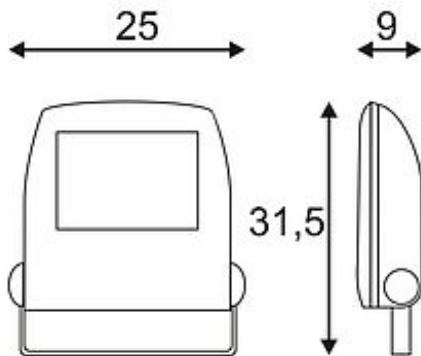

LED FLOOD LIGHT

matt black, 30W, warmwhite, 120°

Article number	231162
Catalogue	BIG WHITE 2015, Page 556
Type of lamp	LED lamp
Lamp	planar LED 30W
Number of light sources	1
Lamp included	Yes
Tilt range	180 Degree
Width	25 cm
Height	31.5 cm
Depth	9 cm
Net weight	3.166 kg
Gross weight	1.376 kg
Voltage	230 Volt
Max. wattage	36 Watt
Protection class	I
Beam angle	100 Degree
Material	aluminium / glass
Colour	black
Way of mounting	surface wall mounting / surface floor mounting / surface ceiling mounting
Remark 1	200 cm connection lead with plug included
Remark 2	LED driver incorporated
Remark 3	Energy labels in your language are available in the Service Area sub point Download
Average lifespan	30000 Hours
Colour temperature	3000 Kelvin
Colour rendering index	>70
Luminous flux	2100 lm
Suitable for lamps from EEC	A
Suitable for lamps up to EEC	A++
Type of plug	2 pin schuko plug (IP)

Light distribution type 1	direct
Light distribution type 3	axisymmetric

Powerful LED OUTDOOR spotlights for illuminating numerous types of surfaces. By means of the adjustable mounting bracket as well as IP65 rating, the spot is allows outdoor installation on walls, ceilings and floors. Available in pure or warmwhite light colour version, the electrical connection of the spot is made directly to 230V mains supply via the incorporated driver and pre-installed connection lead with mains plug. We additionally offer a spike and wall bracket for simplified mounting. This luminaire contains built-in LED lamps. EEK: A - A++. The lamps cannot be changed in the luminaire.