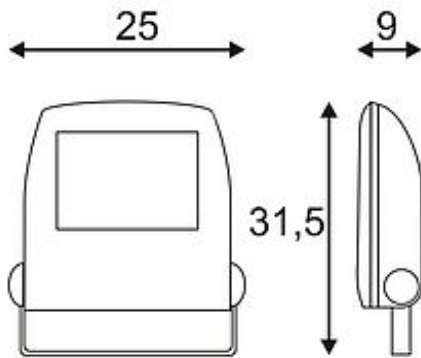

LED FLOOD LIGHT

matt black, 30W, white, 120°

Article number	231161
Catalogue	BIG WHITE 2015, Page 556
Type of lamp	LED lamp
Lamp	planar LED 30W
Number of light sources	1
Lamp included	Yes
Tilt range	180 Degree
Width	25 cm
Height	31.5 cm
Depth	9 cm
Net weight	3.133 kg
Gross weight	1.367 kg
Voltage	230 Volt
Max. wattage	36 Watt
Protection class	I
Beam angle	100 Degree
Material	aluminium / glass
Colour	black
Way of mounting	surface wall mounting / surface floor mounting / surface ceiling mounting
Remark 1	200 cm connection lead with plug included
Remark 2	LED driver incorporated
Remark 3	Energy labels in your language are available in the Service Area sub point Download
Average lifespan	30000 Hours
Colour temperature	5700 Kelvin
Luminous flux	2400 lm
Suitable for lamps from EEC	A
Suitable for lamps up to EEC	A++
Type of plug	2 pin schuko plug (IP)
Light distribution type 1	direct

Light distribution type 3	axisymmetric
---------------------------	--------------

Powerful LED OUTDOOR spotlights for illuminating numerous types of surfaces. By means of the adjustable mounting bracket as well as IP65 rating, the spot allows outdoor installation on walls, ceilings and floors. Available in pure or warmwhite light colour version, the electrical connection of the spot is made directly to 230V mains supply via the incorporated driver and pre-installed connection lead with mains plug. We additionally offer a spike and wall bracket for simplified mounting. This luminaire contains built-in LED lamps. EEK: A - A++. The lamps cannot be changed in the luminaire.