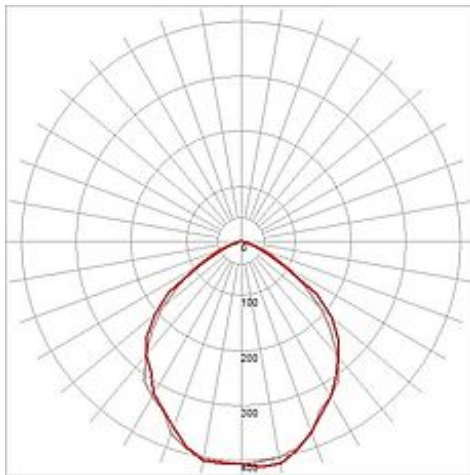

LED FLOOD LIGHT

matt black, 30W, white, 120°

Article number	231161
Catalogue	BIG WHITE 2015, Page 556
Type of lamp	LED lamp
Lamp	planar LED 30W
Number of light sources	1
Lamp included	Yes
Tilt range	180 Degree
Width	25 cm
Height	31.5 cm
Depth	9 cm
Net weight	3.133 kg
Gross weight	1.367 kg
Voltage	230 Volt
Max. wattage	36 Watt
Protection class	I
Beam angle	100 Degree
Material	aluminium / glass
Colour	black
Way of mounting	surface wall mounting / surface floor mounting / surface ceiling mounting
Remark 1	200 cm connection lead with plug included
Remark 2	LED driver incorporated
Remark 3	Energy labels in your language are available in the Service Area sub point Download
Average lifespan	30000 Hours
Colour temperature	5700 Kelvin
Luminous flux	2400 lm
Suitable for lamps from EEC	A
Suitable for lamps up to EEC	A++
Type of plug	2 pin schuko plug (IP)
Light distribution type 1	direct

Light distribution type 3	axisymmetric
---------------------------	--------------

Powerful LED OUTDOOR spotlights for illuminating numerous types of surfaces. By means of the adjustable mounting bracket as well as IP65 rating, the spot allows outdoor installation on walls, ceilings and floors. Available in pure or warmwhite light colour version, the electrical connection of the spot is made directly to 230V mains supply via the incorporated driver and pre-installed connection lead with mains plug. We additionally offer a spike and wall bracket for simplified mounting. This luminaire contains built-in LED lamps. EEK: A - A++. The lamps cannot be changed in the luminaire.