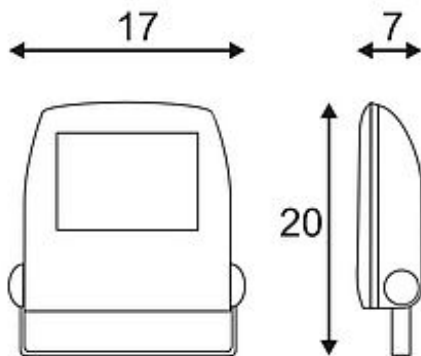

LED FLOOD LIGHT

matt black, 10W, warmwhite, 120°

Article number	231152
Catalogue	BIG WHITE 2015, Page 556
Type of lamp	LED lamp
Lamp	planar LED 10W
Number of light sources	1
Lamp included	Yes
Tilt range	180 Degree
Width	17 cm
Height	20 cm
Depth	7 cm
Net weight	1.236 kg
Gross weight	3.302 kg
Voltage	230 Volt
Max. wattage	10 Watt
Protection class	I
Beam angle	100 Degree
Material	aluminium / glass
Colour	black
Way of mounting	surface wall mounting / surface floor mounting / surface ceiling mounting
Remark 1	200 cm connection lead with plug included
Remark 2	LED driver incorporated
Remark 3	Energy labels in your language are available in the Service Area sub point Download
Average lifespan	30000 Hours
Colour temperature	3000 Kelvin
Colour rendering index	>70
Luminous flux	690 lm
Suitable for lamps from EEC	A
Suitable for lamps up to EEC	A++
Type of plug	2 pin schuko plug (IP)

Light distribution
type 1

direct

Light distribution
type 3

axisymmetric

Powerful LED OUTDOOR spotlight for illuminating numerous types of surfaces. By means of the adjustable mounting bracket as well as IP65 rating, the spot is allows outdoor installation on walls, ceilings and floors. Available in pure or warmwhite light colour version, the electrical connection of the spot is made directly to 230V mains supply via the incorporated driver and pre-installed connection lead with mains plug. We additionally offer a spike for simplified mounting. This luminaire contains built-in LED lamps. EEK: A - A++. The lamps cannot be changed in the luminaire.