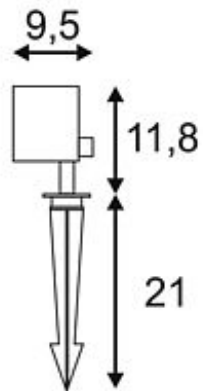

## NAUTILUS SQUARE LED Spot

square, anthracite, 6W, 3000K

Article number	231035
Catalogue	BIG WHITE 2015, Page 547
Type of lamp	LED lamp
Lamp	COB LED
Number of light sources	1
Lamp included	Yes
Rotation range	90 Degree
Length	9.35 cm
Width	8 cm
Height	11.8 cm
Net weight	0.886 kg
Gross weight	0.507 kg
Voltage	230 Volt
Max. wattage	9 Watt
Protection class	I
Beam angle	55 Degree
Material	aluminium / glass
Colour	anthracite
Way of mounting	mobile
Remark 1	200 cm connection lead with plug included
Remark 2	Energy labels in your language are available in the Service Area sub point Download
Average lifespan	30000 Hours
Colour temperature	3000 Kelvin
Colour rendering index	80
Luminous flux	520 lm
Suitable for lamps from EEC	A
Suitable for lamps up to EEC	A++
Type of plug	2 pin schuko plug (IP)
Light distribution type 1	direct

Portable spotlight of the NAUTILUS SQUARE LED series to be spiked into ground. The electrical connection is made directly from 230V mains via cable with mains plug. The incorporated COB LED convinces by a high luminous flux with pleasant light colour. The IP65 rating makes the fitting suitable for exterior use. The adjustable lamp head is mounted to the earth spike and connected via a bracket. The SMALL SQUARE LED series further includes a version for surface wall and ceiling mounting. This luminaire contains built-in LED lamps. EEK: A - A++.