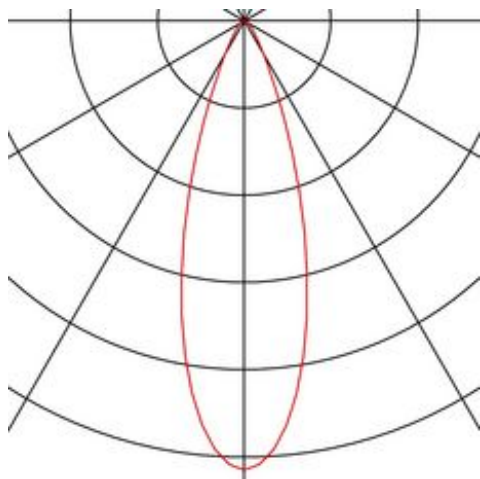

NAUTILUS SPIKE COMPACT

outdoor spike luminaire, LED, 3000K, anthracite, 230V, 3.3W

Article number	231025
Number of light sources	1
Diameter	6.5 cm
Max. wattage	3.3 Watt
Lamp	PowerLED
Light distribution type 1	Direct
Light distribution type 3	rotationally symmetric
Product family	Nautilus
Feed-in capability	No
Lamp included	No
Length	6.5 cm
Width	6.5 cm
Height	9 cm
Net weight	0.48 kg
Gross weight	0.579 kg
Voltage	230 ~50 Volts
Protection class	I
Beam angle	30 Degree
Material	Aluminium/glass/steel
Colour	anthracite
Way of mounting	Portable
Average lifespan	30000 Hours
Colour temperature	3000 Kelvin
Colour rendering index	80
Luminous flux	110 lm
Energy efficiency class	A++
Type of plug	IP Schuko plug
fastCalcEnabled	No
ranking	500
Catalogue page	BIG WHITE 2017: 591

The NAUTILUS SPIKE COMPACT spike luminaire fitted with a high-performance power LED is available in warm white light colour version. The luminaire is made of aluminium and is connected using the supply cable incl. plug directly to the 230V mains supply. Thanks to its IP44 protection class, the luminaire is suitable for outdoor use. This luminaire contains built-in LED lamps. EEL A - A++ The lamps in the luminaire cannot be replaced.