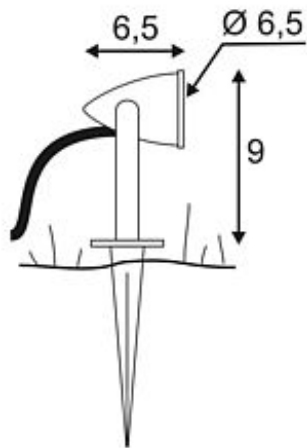

NAUTILUS SPIKE LED COMPACT

silvergrey, 230V, 3,3W, warmwhite, IP44

Article number	231022
Catalogue	BIG WHITE 2015, Page 547
Type of lamp	LED lamp
Lamp	Power LED 4W
Number of light sources	1
Lamp included	Yes
Tilt range	180 Degree
Rotation range	360 Degree
Height	27 cm
Diameter	6.5 cm
Net weight	0.456 kg
Gross weight	0.32 kg
Voltage	230 Volt
Max. wattage	4 Watt
Protection class	I
Beam angle	30 Degree
Material	aluminium
Colour	silvergrey
Way of mounting	mobile
Remark 1	150 cm connection lead with plug included
Remark 2	LED driver incorporated
Remark 3	Energy labels in your language are available in the Service Area sub point Download
Average lifespan	30000 Hours
Colour temperature	3000 Kelvin
Luminous flux	145 lm
Suitable for lamps from EEC	A
Suitable for lamps up to EEC	A++
Type of plug	2 pin schuko plug (IP)
Light distribution type 1	direct

Light distribution
type 3

rotationally symmetric

The NAUTILUS SPIKE COMPACT spike luminaire is equipped with a high-performance Power LED available in either warm or pure white light colour version. The electrical connection of the aluminium-made luminaire is made directly to 230V mains supply via connection lead with mains plug. Rated IP44 it is suitable for outdoor use. This luminaire contains built-in LED lamps. EEK: A - A++. The lamps cannot be changed in the luminaire.