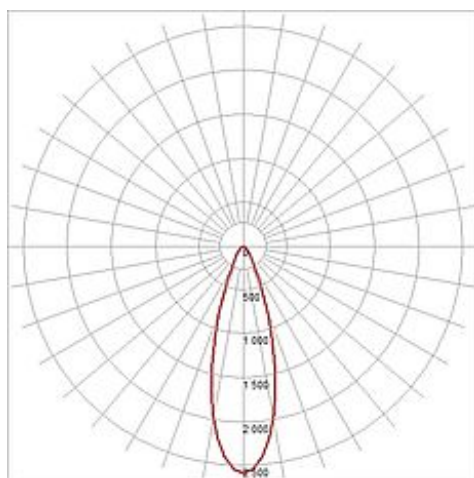

NAUTILUS SPIKE LED COMPACT

silvergrey, 230V, 3,3W, warmwhite, IP44

Article number	231022
Catalogue	BIG WHITE 2015, Page 547
Type of lamp	LED lamp
Lamp	Power LED 4W
Number of light sources	1
Lamp included	Yes
Tilt range	180 Degree
Rotation range	360 Degree
Height	27 cm
Diameter	6.5 cm
Net weight	0.456 kg
Gross weight	0.32 kg
Voltage	230 Volt
Max. wattage	4 Watt
Protection class	I
Beam angle	30 Degree
Material	aluminium
Colour	silvergrey
Way of mounting	mobile
Remark 1	150 cm connection lead with plug included
Remark 2	LED driver incorporated
Remark 3	Energy labels in your language are available in the Service Area sub point Download
Average lifespan	30000 Hours
Colour temperature	3000 Kelvin
Luminous flux	145 lm
Suitable for lamps from EEC	A
Suitable for lamps up to EEC	A++
Type of plug	2 pin schuko plug (IP)
Light distribution type 1	direct

Light distribution
type 3

rotationally symmetric

The NAUTILUS SPIKE COMPACT spike luminaire is equipped with a high-performance Power LED available in either warm or pure white light colour version. The electrical connection of the aluminium-made luminaire is made directly to 230V mains supply via connection lead with mains plug. Rated IP44 it is suitable for outdoor use. This luminaire contains built-in LED lamps. EEK: A - A++. The lamps cannot be changed in the luminaire.