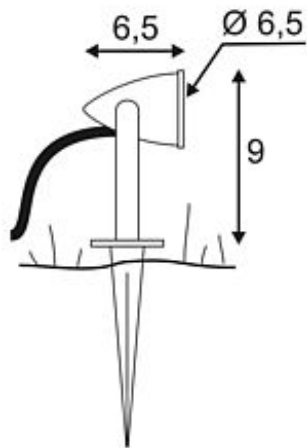

## NAUTILUS SPIKE LED COMPACT

silvergrey, 230V, 3,3W, white IP44

Article number	231021
Type of lamp	LED lamp
Lamp	Power LED 4W
Number of light sources	1
Lamp included	Yes
Tilt range	180 Degree
Rotation range	360 Degree
Height	27 cm
Diameter	6.5 cm
Net weight	0.454 kg
Gross weight	2.053 kg
Voltage	230 Volt
Max. wattage	4 Watt
Protection class	I
Beam angle	30 Degree
Material	aluminium
Colour	silvergrey
Way of mounting	mobile
Remark 1	150 cm connection lead with plug included
Remark 2	LED driver incorporated
Remark 3	Energy labels in your language are available in the Service Area sub point Download
Average lifespan	30000 Hours
Colour temperature	6500 Kelvin
Luminous flux	190 lm
Suitable for lamps from EEC	A
Suitable for lamps up to EEC	A++
Type of plug	2 pin schuko plug (IP)
Light distribution type 1	direct
Light distribution type 3	rotationally symmetric

The NAUTILUS SPIKE COMPACT spike luminaire is equipped with a high-performance Power LED available in either warm or pure white light colour version. The electrical connection of the aluminium-made luminaire is made directly to 230V mains supply via connection lead with mains plug. Rated IP44 it is suitable for outdoor use. This luminaire contains built-in LED lamps. EEK: A - A++. The lamps cannot be changed in the luminaire.