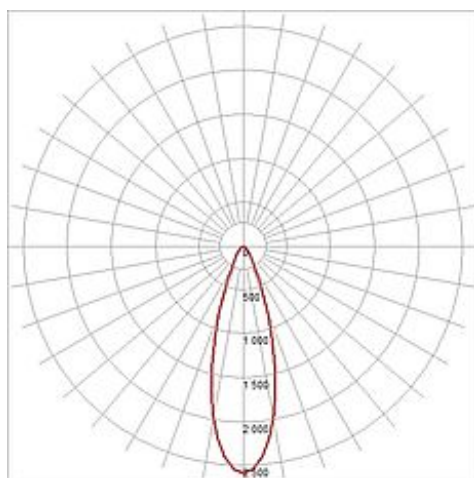

## NAUTILUS SPIKE LED COMPACT

silvergrey, 230V, 3,3W, white IP44

Article number	231021
Type of lamp	LED lamp
Lamp	Power LED 4W
Number of light sources	1
Lamp included	Yes
Tilt range	180 Degree
Rotation range	360 Degree
Height	27 cm
Diameter	6.5 cm
Net weight	0.454 kg
Gross weight	2.053 kg
Voltage	230 Volt
Max. wattage	4 Watt
Protection class	I
Beam angle	30 Degree
Material	aluminium
Colour	silvergrey
Way of mounting	mobile
Remark 1	150 cm connection lead with plug included
Remark 2	LED driver incorporated
Remark 3	Energy labels in your language are available in the Service Area sub point Download
Average lifespan	30000 Hours
Colour temperature	6500 Kelvin
Luminous flux	190 lm
Suitable for lamps from EEC	A
Suitable for lamps up to EEC	A++
Type of plug	2 pin schuko plug (IP)
Light distribution type 1	direct
Light distribution type 3	rotationally symmetric

The NAUTILUS SPIKE COMPACT spike luminaire is equipped with a high-performance Power LED available in either warm or pure white light colour version. The electrical connection of the aluminium-made luminaire is made directly to 230V mains supply via connection lead with mains plug. Rated IP44 it is suitable for outdoor use. This luminaire contains built-in LED lamps. EEK: A - A++. The lamps cannot be changed in the luminaire.