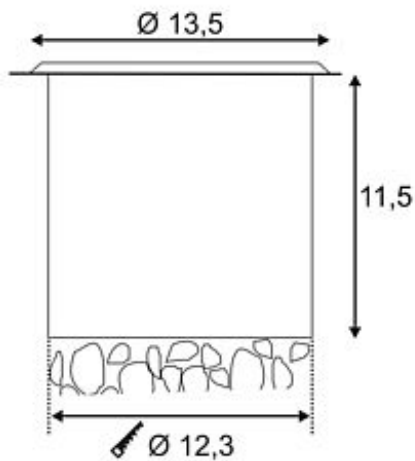

N-TIC PRO MR16

round cover, stainless steel 316 brushed, max. 35W, IP67

Article number	230900
Catalogue	BIG WHITE 2015, Page 670
Type of lamp	Conventional lamp
Lamp	MR16 12V max. 35W
Lampholder / Socket	GU5,3
Number of light sources	1
Lamp included	No
Installation diameter	12.3 cm
Installation depth	11.5 cm
Tilt range	30 Degree
Rotation range	90 Degree
Height	11.5 cm
Diameter	13.5 cm
Net weight	1.795 kg
Gross weight	2.416 kg
Voltage	12 Volt
Max. wattage	35 Watt
Protection class	III
Material	stainless steel 316 / glass
Colour	stainless steel brushed
Way of mounting	recessed ground mounting
Remark 1	Weight capacity 500 kg
Remark 2	Additionally you will need a suitable transformer
Remark 3	Mounting pot included
Remark 4	Energy labels in your language are available in the Service Area sub point Download
Suitable for lamps from EEC	C
Suitable for lamps up to EEC	A+
Light distribution type 1	direct
Light distribution type 3	rotationally symmetric

Walkable, low-voltage recessed ground luminaire with round stainless steel cover and partially satined glass is equipped with a GU5.3 lampholder making it compatible with halogen or LED lamps. Rated IP67, it is suitable for outdoor use. The electrical connection is made directly to 230V mains supply via a separately available low-voltage transformer providing 12V alternating current. For simplified mounting, an installation housing is included. Alternatively to the ground it can also be used as recessed wall luminaire. This luminaire is compatible with bulbs of the energy classes: C - A+