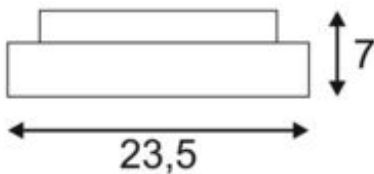

INDIGLA WING

ceiling light, LED, 3000K, IP54, silver-grey, 72W

Article number	230894
Number of light sources	72
Max. wattage	72 Watt
Lamp	SMD LED
Light distribution type 1	Direct
Light distribution type 3	Axis-symmetric
Product family	Indigla
Feed-in capability	No
Lamp included	No
Width	23.5 cm
Height	23.5 cm
Depth	7 cm
Net weight	2.289 kg
Gross weight	2.582 kg
Voltage	100-277 ~50/60 . 350 Volts
Protection class	I
IP-rating	IP 54
Beam angle	45 Degree
Material	Aluminium/glass
Colour	silver
Way of mounting	Surface ceiling mounting
Average lifespan	25000 Hours
Colour temperature	3000 Kelvin
Colour rendering index	80
Luminous flux	500 lm
Energy efficiency class	A++
fastCalcEnabled	No
ranking	300
Catalogue page	BIG WHITE 2017: 253