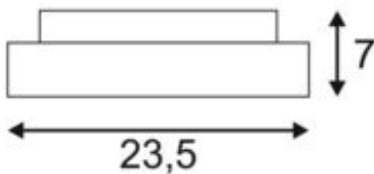

INDIGLA WING

ceiling light, LED, 3000K, IP54, white, 72W

Article number	230891
Number of light sources	72
Max. wattage	72 Watt
Lamp	SMD LED
Light distribution type 1	Direct
Light distribution type 3	Axis-symmetric
Product family	Indigla
Feed-in capability	No
Lamp included	No
Width	23.5 cm
Height	23.5 cm
Depth	7 cm
Net weight	2.259 kg
Gross weight	2.56 kg
Voltage	100-277 ~50/60 . 350 Volts
Protection class	I
IP-rating	IP 54
Beam angle	150 Degree
Material	Aluminium/glass
Colour	white
Way of mounting	Surface ceiling mounting
Average lifespan	25000 Hours
Colour temperature	3000 Kelvin
Colour rendering index	80
Luminous flux	920 lm
Energy efficiency class	A++
fastCalcEnabled	No
ranking	300
Catalogue page	BIG WHITE 2017: 253