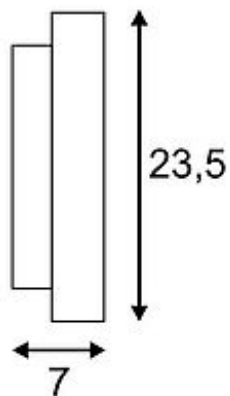

LE PAD Downunder wall luminaire

silvergrey, 36 SMD LED, 6W, 3000K, IP54

Article number	230884
Catalogue	BIG WHITE 2015, Page 137
Type of lamp	LED lamp
Lamp	SMD LED
Number of light sources	36
Lamp included	Yes
Width	23.5 cm
Height	23.5 cm
Depth	7 cm
Net weight	2.152 kg
Gross weight	0.845 kg
Voltage	230 Volt
Max. wattage	8.3 Watt
Protection class	I
Beam angle	45 Degree
Material	aluminium / glass
Colour	silvergrey
Way of mounting	surface wall mounting / surface ceiling mounting
Remark 2	Energy labels in your language are available in the Service Area sub point Download
Average lifespan	25000 Hours
Colour temperature	3000 Kelvin
Colour rendering index	80
Luminous flux	430 lm
Suitable for lamps from EEC	A
Suitable for lamps up to EEC	A++
Light distribution type 1	direct

INDIGLA is a simple but functional high-voltage LED wall light for exterior use. Amongst various fields of application, it can be used for path illumination due to the asymmetric light output. The electrical connection of the IP54 fitting is made directly from 230V mains via the incorporated LED driver. This luminaire contains built-in LED lamps. EEK: A - A++. The lamps cannot be changed in the luminaire.