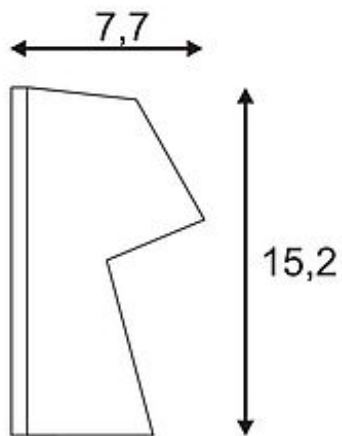

## LED DOWNUNDER SQUARE wall lamp

anthracite, 3x1W, 3000K, IP44

Article number	230872
Catalogue	BIG WHITE 2015, Page 597
Type of lamp	LED lamp
Lamp	Power LED 1W
Number of light sources	3
Lamp included	Yes
Depth	9 cm
Diameter	16.5 cm
Net weight	0.777 kg
Gross weight	0.432 kg
Voltage	230 Volt
Max. wattage	3 Watt
Protection class	I
Material	aluminium / acrylic
Colour	anthracite
Way of mounting	surface wall mounting
Remark 1	Protection class IP44 only with light emission downwards
Remark 2	Including a built-in LED driver
Remark 3	Energy labels in your language are available in the Service Area sub point Download
Average lifespan	30000 Hours
Colour temperature	3000 Kelvin
Colour rendering index	>80
Luminous flux	100 lm
Suitable for lamps from EEC	A
Suitable for lamps up to EEC	A++
Light distribution type 1	direct

The rectangular wall-mounted luminaire LED DOWNUNDER consists of aluminum and acrylic. The several incorporated Power LED provide warmwhite light colour. Rated IP44 it is suitable for outdoor use. The electrical connection of the luminaire is made directly to 230V mains supply via the incorporated LED driver. This luminaire contains built-in LED lamps. EEK: A - A++. The lamps cannot be changed in the luminaire.