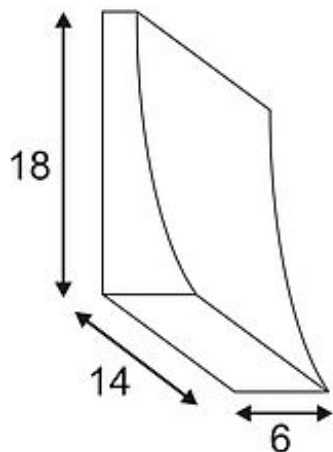

DELWA WIDE wall lamp

silvergrey, 2x3,5W LED, 3000K, IP44

| | |
|------------------------------|---|
| Article number | 230794 |
| Catalogue | BIG WHITE 2015, Page 211 |
| Type of lamp | LED lamp |
| Lamp | planar LED 3,5 W |
| Number of light sources | 2 |
| Lamp included | Yes |
| Width | 14 cm |
| Height | 18 cm |
| Depth | 6 cm |
| Net weight | 0.8 kg |
| Gross weight | 0.538 kg |
| Voltage | 230 Volt |
| Max. wattage | 7 Watt |
| Protection class | I |
| Material | aluminium / glass |
| Colour | silvergrey |
| Way of mounting | surface wall mounting |
| Remark 1 | LED driver incorporated |
| Remark 2 | Energy labels in your language are available in the Service Area sub point Download |
| Average lifespan | 30000 Hours |
| Colour temperature | 3000 Kelvin |
| Colour rendering index | 75 |
| Luminous flux | 460 lm |
| Suitable for lamps from EEC | A |
| Suitable for lamps up to EEC | A++ |
| Light distribution type 1 | direct |
| Light distribution type 2 | indirect |
| Light distribution type 3 | asymmetric |

The aluminum wall luminaire DELWA WIDE is equipped with two powerful planar LED in warmwhite light colour. The electrical connection is made directly to 230V mains supply via the incorporated LED driver. Available in different colour versions, its IP44 protection makes DELWA WIDE suitable for outdoor use. This luminaire contains built-in LED lamps. EEK: A - A++. The lamps cannot be changed in the luminaire.