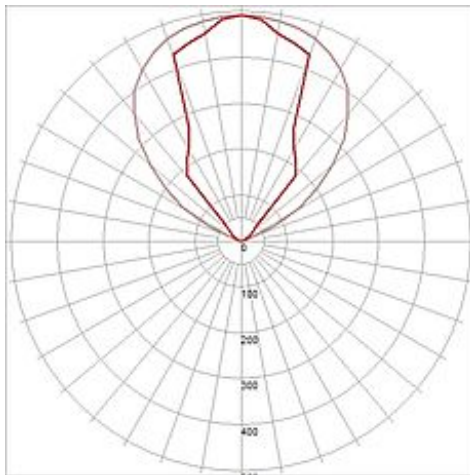

DELWA WIDE wall lamp

silvergrey, 2x3,5W LED, 3000K, IP44

| | |
|------------------------------|---|
| Article number | 230794 |
| Catalogue | BIG WHITE 2015, Page 211 |
| Type of lamp | LED lamp |
| Lamp | planar LED 3,5 W |
| Number of light sources | 2 |
| Lamp included | Yes |
| Width | 14 cm |
| Height | 18 cm |
| Depth | 6 cm |
| Net weight | 0.8 kg |
| Gross weight | 0.538 kg |
| Voltage | 230 Volt |
| Max. wattage | 7 Watt |
| Protection class | I |
| Material | aluminium / glass |
| Colour | silvergrey |
| Way of mounting | surface wall mounting |
| Remark 1 | LED driver incorporated |
| Remark 2 | Energy labels in your language are available in the Service Area sub point Download |
| Average lifespan | 30000 Hours |
| Colour temperature | 3000 Kelvin |
| Colour rendering index | 75 |
| Luminous flux | 460 lm |
| Suitable for lamps from EEC | A |
| Suitable for lamps up to EEC | A++ |
| Light distribution type 1 | direct |
| Light distribution type 2 | indirect |
| Light distribution type 3 | asymmetric |

The aluminum wall luminaire DELWA WIDE is equipped with two powerful planar LED in warmwhite light colour. The electrical connection is made directly to 230V mains supply via the incorporated LED driver. Available in different colour versions, its IP44 protection makes DELWA WIDE suitable for outdoor use. This luminaire contains built-in LED lamps. EEK: A - A++. The lamps cannot be changed in the luminaire.