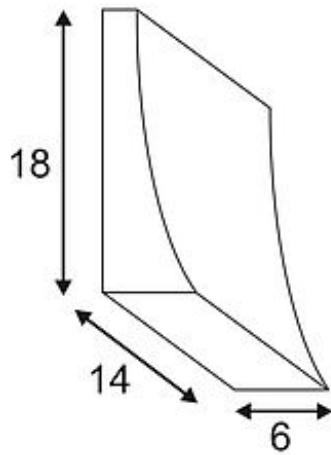

DELWA WIDE wall lamp

white, 2x3,5W LED, 3000K, IP44

Article number	230791
Catalogue	BIG WHITE 2015, Page 211
Type of lamp	LED lamp
Lamp	planar LED 3,5 W
Number of light sources	2
Lamp included	Yes
Width	14 cm
Height	18 cm
Depth	6 cm
Net weight	0.822 kg
Gross weight	1.658 kg
Voltage	230 Volt
Max. wattage	7 Watt
Protection class	I
Material	aluminium / glass
Colour	white
Way of mounting	surface wall mounting
Remark 1	LED driver incorporated
Remark 2	Energy labels in your language are available in the Service Area sub point Download
Average lifespan	30000 Hours
Colour temperature	3000 Kelvin
Colour rendering index	75
Luminous flux	460 lm
Suitable for lamps from EEC	A
Suitable for lamps up to EEC	A++
Light distribution type 1	direct
Light distribution type 2	indirect
Light distribution type 3	asymmetric

The aluminum wall luminaire DELWA WIDE is equipped with two powerful planar LED in warmwhite light colour. The electrical connection is made directly to 230V mains supply via the incorporated LED driver. Available in different colour versions, its IP44 protection makes DELWA WIDE suitable for outdoor use. This luminaire contains built-in LED lamps. EEK: A - A++. The lamps cannot be changed in the luminaire.