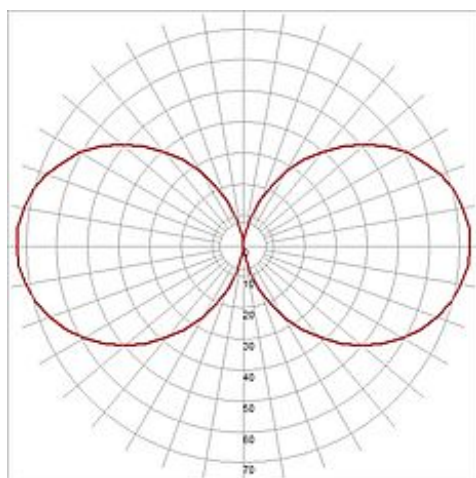

ROX ACRYL UP-DOWN wall lamp

alu-brushed, E27 Energy Saver, max.20W, IP44

Article number	230746
Catalogue	BIG WHITE 2015, Page 575
Type of lamp	Conventional lamp
Lamp	Energy-saving bulb E27 max. 20W
Lampholder / Socket	E27
Number of light sources	2
Lamp included	No
Width	16.5 cm
Height	36 cm
Depth	16 cm
Net weight	1.422 kg
Gross weight	0.798 kg
Voltage	230 Volt
Max. wattage	40 Watt
Protection class	I
Material	aluminium / acrylic
Colour	aluminium brushed
Way of mounting	surface wall mounting
Remark 1	Maximum measures energy saver (Ø / L): 6 / 17 cm
Remark 2	Energy labels in your language are available in the Service Area sub point Download
Suitable for lamps from EEC	A
Suitable for lamps up to EEC	A+
Light distribution type 1	direct-indirect
Light distribution type 3	rotationally symmetric

The wall luminaire of the ROX ACRYLIC series consists of brushed aluminum and an opal acrylic cube which contains the bulb. Thanks to the position of the two installed lampholders, the fitting creates to equal but oppositely arranged light beams (UP/DOWN). Rated IP44, it is suitable for outdoor use. The electrical connection is made directly to 230V mains supply. The ROX ACRYLIC series further includes ceiling and floor lamps making it universally applicable. This luminaire is compatible with bulbs of the energy classes: A - A+