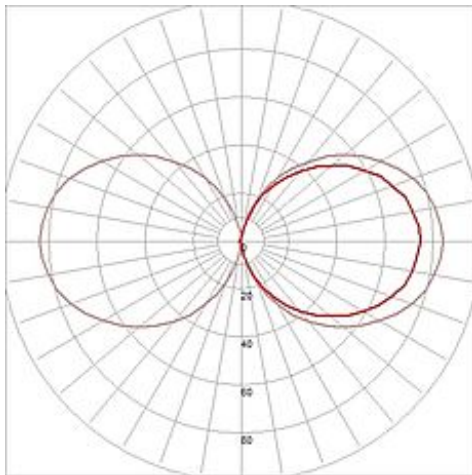

MERIDIAN 3 wall lamp

silvergrey, E27 Energy Saver, max. 25W, IP54

Article number	230644
Catalogue	BIG WHITE 2015, Page 631
Type of lamp	Conventional lamp
Lamp	Energy-saving bulb E27 max. 25W
Lampholder / Socket	E27
Number of light sources	1
Lamp included	No
Width	13.5 cm
Height	37.5 cm
Depth	14 cm
Net weight	1.461 kg
Gross weight	0.124 kg
Voltage	230 Volt
Max. wattage	25 Watt
Protection class	I
Material	aluminium / plastic
Colour	silvergrey
Way of mounting	surface wall mounting / surface ceiling mounting
Remark 1	Maximum length energy saver 17,5 cm
Remark 2	Energy labels in your language are available in the Service Area sub point Download
Suitable for lamps from EEC	A
Suitable for lamps up to EEC	A+
Light distribution type 1	direct-indirect
Light distribution type 3	axisymmetric

Aluminium-made wall and ceiling luminaire of the MERIDIAN series with opal PC light surface. Available in different colour versions, its IP54 rating makes MERIDIAN suitable for outdoor use. The electrical connection is made directly to 230V mains supply. The MERIDIAN series further includes alternative wall luminaires in various designs. This luminaire is compatible with bulbs of the energy classes: A - A+