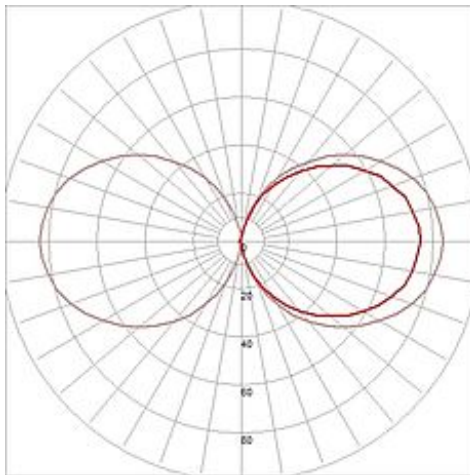

### MERIDIAN 3 wall lamp

white, E27 ELS, max. 25W, IP54

Article number	230641
Catalogue	BIG WHITE 2015, Page 631
Type of lamp	Conventional lamp
Lamp	Energy-saving bulb E27 max. 25W
Lampholder / Socket	E27
Number of light sources	1
Lamp included	No
Width	13.5 cm
Height	37.5 cm
Depth	14 cm
Net weight	1.454 kg
Gross weight	5.713 kg
Voltage	230 Volt
Max. wattage	25 Watt
Protection class	I
Material	aluminium / plastic
Colour	white
Way of mounting	surface wall mounting / surface ceiling mounting
Remark 1	Maximum length energy saver 17,5 cm
Remark 2	Energy labels in your language are available in the Service Area sub point Download
Suitable for lamps from EEC	A
Suitable for lamps up to EEC	A+
Light distribution type 1	direct-indirect
Light distribution type 3	axisymmetric

Aluminium-made wall and ceiling luminaire of the MERIDIAN series with opal PC light surface. Available in different colour versions, its IP54 rating makes MERIDIAN suitable for outdoor use. The electrical connection is made directly to 230V mains supply. The MERIDIAN series further includes alternative wall luminaires in various designs. This luminaire is compatible with bulbs of the energy classes: A - A+