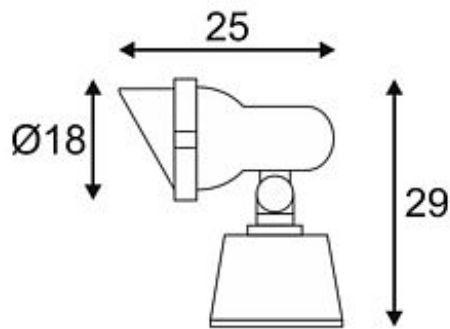

## EASYLITE SPOT G12

stonegrey, max. 70W, IP44 incl. KVG

Article number	230595
Catalogue	BIG WHITE 2015, Page 558
Type of lamp	Conventional lamp
Lamp	HQI-T / CDM-T 70W
Lampholder / Socket	G12
Number of light sources	1
Lamp included	No
Tilt range	110 Degree
Height	29 cm
Net weight	3.78 kg
Gross weight	1.164 kg
Voltage	230 Volt
Max. wattage	70 Watt
Protection class	I
Material	aluminium
Colour	grey
Way of mounting	surface wall mounting / surface floor mounting / surface ceiling mounting
Remark 1	Base (Ø / H): 19 / 11,5 cm. Head (Ø / L): 18 / 25 cm
Remark 2	Maximum cable diameter 12 mm
Remark 3	Conventional ballast incorporated
Remark 4	Energy labels in your language are available in the Service Area sub point Download
Energy class ballast	A3
Suitable for lamps from EEC	A
Suitable for lamps up to EEC	A+
Light distribution type 1	direct
Light distribution type 3	asymmetric

Aluminum luminaire of the EASYLITE SPOT series for floor, wall or ceiling mounting. Mounted to the junction box the lamp head is adjustable for individual illumination. Rated IP44 it is suitable for outdoor use. The electrical connection is made directly to 230V mains supply via the incorporated transformer. The EASYLITE SPOT series further includes versions for low-voltage halogen, high-voltage halogen and energy-saving lamps. We additionally offer a suitable earth spike for simplified assembly. This luminaire is compatible with bulbs of the energy classes: A - A+