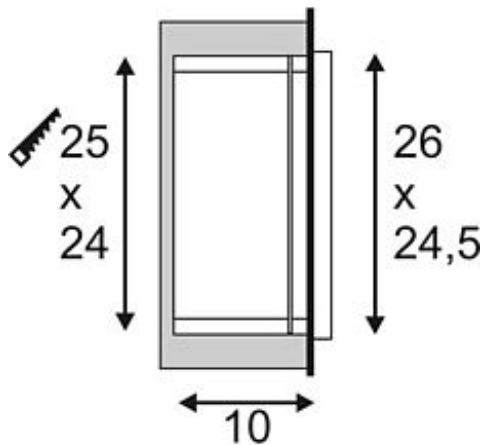

DOWNUNDER OUT TC-D

silvergrey , Energy Saver, max.26W, IP44

Article number	230424
Catalogue	BIG WHITE 2015, Page 655
Type of lamp	Conventional lamp
Lamp	TC-D compact fluorescent bulb 26W
Lampholder / Socket	G24d-3
Number of light sources	1
Lamp included	No
Installation length	25 cm
Installation width	24 cm
Installation depth	10 cm
Width	24.5 cm
Height	26 cm
Net weight	3.038 kg
Gross weight	4.091 kg
Voltage	230 Volt
Max. wattage	26 Watt
Protection class	I
Material	aluminium
Colour	silvergrey
Way of mounting	recessed wall mounting
Remark 1	Only suitable for installation with light emission downwards
Remark 2	Conventional ballast incorporated
Remark 3	Energy labels in your language are available in the Service Area sub point Download
Energy class ballast	B2
Suitable for lamps from EEC	B
Suitable for lamps up to EEC	B
Light distribution type 1	direct

Light distribution
type 3

asymmetric

Aluminum recessed wall luminaire with indirect, glare-free light output. The electrical connection is made directly to 230V mains supply via the incorporated ballast. Rated IP44 it is suitable for outdoor use. For simplified mounting, a suitable installation housing is included. This luminaire is compatible with bulbs of the energy classes: B - B