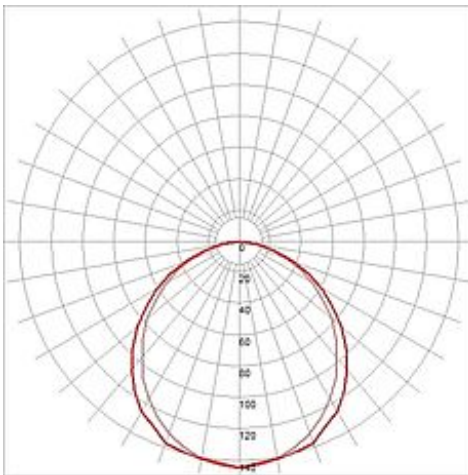

DRAGAN wall and ceiling luminaire

anthracite, 2xTC-D, 26W, IP44

Article number	230405
Catalogue	BIG WHITE 2015, Page 627
Type of lamp	Conventional lamp
Lamp	TC-D compact fluorescent bulb 26W
Lampholder / Socket	G24d-3
Number of light sources	2
Lamp included	No
Height	10.5 cm
Diameter	35 cm
Net weight	3.636 kg
Gross weight	3.979 kg
Voltage	230 Volt
Max. wattage	52 Watt
Protection class	I
Material	aluminium / plastic
Colour	anthracite
Way of mounting	surface wall mounting / surface ceiling mounting
Remark 1	Conventional ballast incorporated
Remark 2	Energy labels in your language are available in the Service Area sub point Download
Energy class ballast	B2
Suitable for lamps from EEC	B
Suitable for lamps up to EEC	B
Light distribution type 1	direct
Light distribution type 3	axisymmetric

Round wall and ceiling luminaire DRAGAN made from aluminum which by IP44 is suitable for outdoor use. The opal light surface of PC is surrounded by a painted housing. Available in different colour versions, the electrical connection is made directly to 230V mains supply via the incorporated ballast. This luminaire is compatible with bulbs of the energy classes: B - B