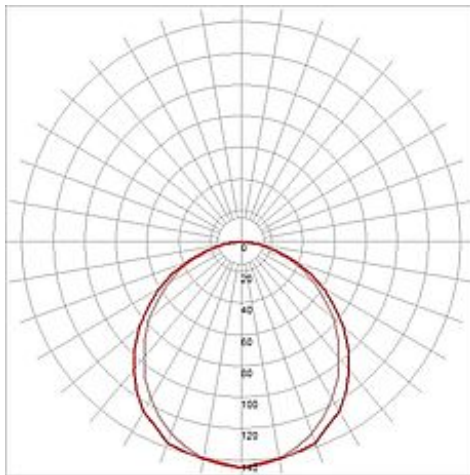

## DRAGAN wall and ceiling luminaire

silvergrey, 2xTC-D, 26W, IP44

Article number	230404
Catalogue	BIG WHITE 2015, Page 627
Type of lamp	Conventional lamp
Lamp	TC-D compact fluorescent bulb 26W
Lampholder / Socket	G24d-3
Number of light sources	2
Lamp included	No
Height	10.5 cm
Diameter	35 cm
Net weight	3.583 kg
Gross weight	3.839 kg
Voltage	230 Volt
Max. wattage	52 Watt
Protection class	I
Material	aluminium / plastic
Colour	silvergrey
Way of mounting	surface wall mounting / surface ceiling mounting
Remark 1	Conventional ballast incorporated
Remark 2	Energy labels in your language are available in the Service Area sub point Download
Energy class ballast	B2
Suitable for lamps from EEC	B
Suitable for lamps up to EEC	B
Light distribution type 1	direct
Light distribution type 3	axisymmetric

Round wall and ceiling luminaire DRAGAN made from aluminum which by IP44 is suitable for outdoor use. The opal light surface of PC is surrounded by a painted housing. Available in different colour versions, the electrical connection is made directly to 230V mains supply via the incorporated ballast. This luminaire is compatible with bulbs of the energy classes: B - B