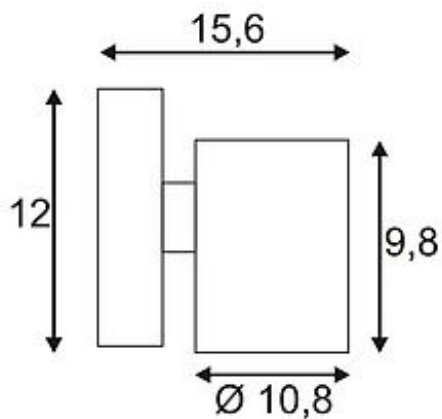

## SITRA 6x1W LED wall lamp

silvergrey, 3000K, IP44

Article number	230332
Catalogue	BIG WHITE 2015, Page 579
Type of lamp	LED lamp
Lamp	Power LED 1W
Number of light sources	6
Lamp included	Yes
Width	10.8 cm
Height	12.6 cm
Depth	15.6 cm
Net weight	1.267 kg
Gross weight	0.572 kg
Voltage	230 Volt
Max. wattage	6 Watt
Protection class	I
Material	aluminium
Colour	silvergrey
Way of mounting	surface wall mounting
Remark 1	Lamphead (Ø / H): 10,8 / 9,8 cm
Remark 2	Canopy (W / H / D): 9 / 12 / 3,3 cm
Remark 3	LED driver incorporated
Remark 4	Energy labels in your language are available in the Service Area sub point Download
Average lifespan	30000 Hours
Colour temperature	3000 Kelvin
Colour rendering index	80
Luminous flux	600 lm
Suitable for lamps from EEC	A
Suitable for lamps up to EEC	A++
Light distribution type 1	direct

Fully equipped with pure white Power LED, our wall luminaire of the SITRA LED series is made from aluminium and glass covering the light outlet. Rated IP44, it is suitable for outdoor use. The electrical connection is made directly to 230V mains supply via the incorporated LED driver. This luminaire contains built-in LED lamps. EEK: A - A++. The lamps cannot be changed in the luminaire.