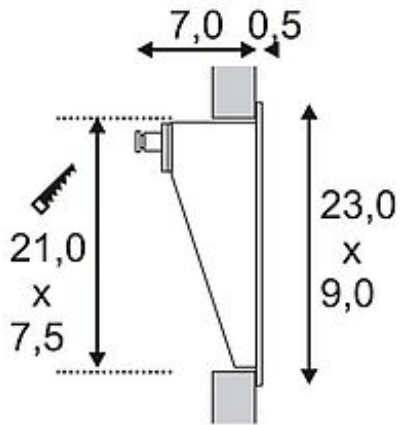

DOWNUNDER LED 15 wall lamp

alu-brushed, 0,9W, white, IP44

Article number	230311
Catalogue	BIG WHITE 2015, Page 655
Type of lamp	LED lamp
Lamp	LED
Number of light sources	15
Lamp included	Yes
Installation length	7.5 cm
Installation width	21 cm
Installation depth	10 cm
Width	9 cm
Height	23 cm
Diameter	7.5 cm
Net weight	0.505 kg
Gross weight	0.409 kg
Voltage	230 Volt
Max. wattage	0.9 Watt
Protection class	II
Material	aluminium
Colour	aluminium brushed
Way of mounting	recessed wall mounting
Remark 1	Only suitable for installation with light emission downwards
Remark 2	Through wiring of up to 10 luminaires is possible
Remark 3	Mounting pot incl. (W / H / D): 9,5 / 23,5 / 9 cm
Remark 4	Energy labels in your language are available in the Service Area sub point Download
Average lifespan	20000 Hours
Colour temperature	6500 Kelvin
Colour rendering index	>80
Luminous flux	38 lm
Suitable for lamps from EEC	A

Suitable for
lamps up to EEC

A++

Light distribution
type 1

direct

Aluminum wall luminaire of our DOWNUNDER LED series. The not visibly mounted LED source emits the light indirectly onto the surface to be illuminated. This guarantees glare-free illumination of sidewalks and much more. The electrical connection is made directly to 230V mains supply. Rated IP44 it is suitable for outdoor use. The DOWNUNDER LED series further includes versions with different shapes, housings and light colours. This luminaire contains built-in LED lamps. EEK: A - A++. The lamps cannot be changed in the luminaire.