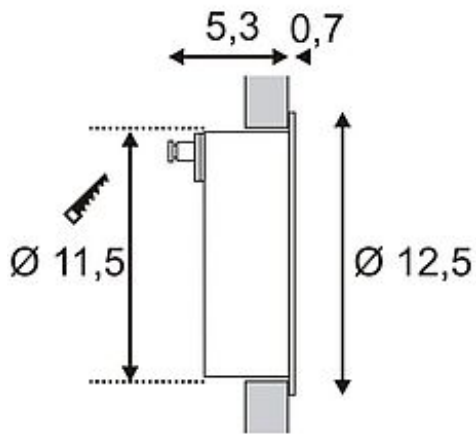

## DOWNUNDER LED 14 wall lamp

alu-brushed, 0,8W, warmwhite, IP44

Article number	230302
Catalogue	BIG WHITE 2015, Page 655
Type of lamp	LED lamp
Lamp	LED
Number of light sources	14
Lamp included	Yes
Installation diameter	11.5 cm
Installation depth	7.2 cm
Depth	6 cm
Diameter	12.5 cm
Net weight	0.362 kg
Gross weight	1.768 kg
Voltage	230 Volt
Max. wattage	0.8 Watt
Protection class	II
Material	aluminium
Colour	aluminium brushed
Way of mounting	recessed wall mounting
Remark 1	Only suitable for installation with light emission downwards
Remark 2	Mounting pot incl. (Ø / D): 12 / 7,2 cm
Remark 3	Through wiring of up to 10 luminaires is possible
Remark 4	Energy labels in your language are available in the Service Area sub point Download
Average lifespan	20000 Hours
Colour temperature	3000 Kelvin
Colour rendering index	>80
Luminous flux	32 lm
Suitable for lamps from EEC	A
Suitable for lamps up to EEC	A++

Light distribution type 1 direct

Aluminum wall luminaire of our DOWNUNDER LED series. The not visibly mounted LED source emits the light indirectly onto the surface to be illuminated. This guarantees glare-free illumination of sidewalks and much more. The electrical connection is made directly to 230V mains supply. Rated IP44 it is suitable for outdoor use. The DOWNUNDER LED series further includes versions with different shapes, housings and light colours. This luminaire contains built-in LED lamps. EEK: A - A++. The lamps cannot be changed in the luminaire.