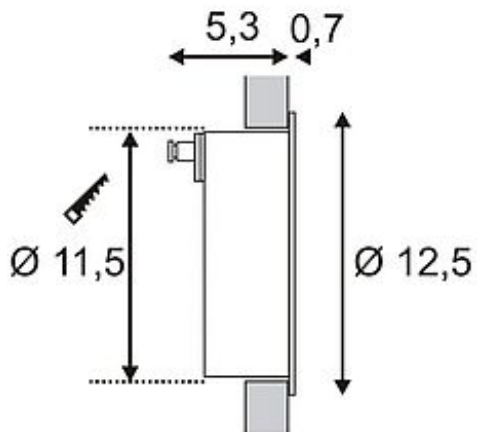

DOWNUNDER LED 14 wall lamp

alu-brushed, 0,8W, white, IP44

Article number	230301
Catalogue	BIG WHITE 2015, Page 655
Type of lamp	LED lamp
Lamp	LED
Number of light sources	14
Lamp included	Yes
Installation diameter	11.5 cm
Installation depth	7.2 cm
Depth	6 cm
Diameter	12.5 cm
Net weight	0.361 kg
Gross weight	0.882 kg
Voltage	230 Volt
Max. wattage	0.8 Watt
Protection class	II
Material	aluminium
Colour	aluminium brushed
Way of mounting	recessed wall mounting
Remark 1	Only suitable for installation with light emission downwards
Remark 2	Mounting pot incl. (Ø / D): 12 / 7,2 cm
Remark 3	Through wiring of up to 10 luminaires is possible
Remark 4	Energy labels in your language are available in the Service Area sub point Download
Average lifespan	20000 Hours
Colour temperature	6500 Kelvin
Colour rendering index	>80
Luminous flux	35 lm
Suitable for lamps from EEC	A
Suitable for lamps up to EEC	A++

Light distribution
type 1 direct

Aluminum wall luminaire of our DOWNUNDER LED series. The not visibly mounted LED source emits the light indirectly onto the surface to be illuminated. This guarantees glare-free illumination of sidewalks and much more. The electrical connection is made directly to 230V mains supply. Rated IP44 it is suitable for outdoor use. The DOWNUNDER LED series further includes versions with different shapes, housings and light colours. This luminaire contains built-in LED lamps. EEK: A - A++. The lamps cannot be changed in the luminaire.