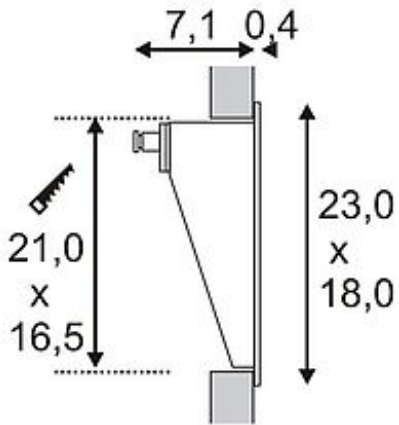

## DOWNUNDER LED 27 wall lamp

stonegrey, 1,8W, warmwhite, IP44

Article number	230222
Catalogue	BIG WHITE 2015, Page 655
Type of lamp	LED lamp
Lamp	SMD LED
Number of light sources	27
Lamp included	Yes
Installation length	16.5 cm
Installation width	21 cm
Installation depth	10 cm
Width	18 cm
Height	23 cm
Depth	7.5 cm
Net weight	0.805 kg
Gross weight	0.572 kg
Voltage	230 Volt
Max. wattage	1.8 Watt
Protection class	II
Material	aluminium
Colour	grey
Way of mounting	recessed wall mounting
Remark 1	Install only with light emission pointing downwards
Remark 2	Through wiring of up to 10 luminaires is possible
Remark 3	Mounting box (W / H / D): 18,5 / 23,5 / 9 cm
Remark 4	Energy labels in your language are available in the Service Area sub point Download
Average lifespan	20000 Hours
Colour temperature	3000 Kelvin
Colour rendering index	>80
Luminous flux	63 lm
Suitable for lamps from EEC	A

Suitable for  
lamps up to EEC

A++

Light distribution  
type 1

direct

Aluminum wall luminaire of the LED DOWNUNDER series. Several invisible SMD LED emit their light indirectly onto the desired surface. Thus, it allows glare-free illumination of walkways and similar surfaces. The electrical connection is made directly to 230V mains supply. Rated IP44 it is suitable for outdoor use. The DOWNUNDER LED series further includes versions with different shapes, housings and light colours. This luminaire contains built-in LED lamps. EEK: A - A++. The lamps cannot be changed in the luminaire.