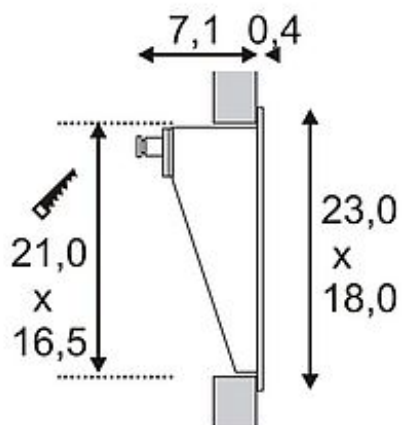

DOWNUNDER LED 27 wall lamp

stonegrey, 1,8W, white, IP44

Article number	230221
Catalogue	BIG WHITE 2015, Page 655
Type of lamp	LED lamp
Lamp	LED
Number of light sources	27
Lamp included	Yes
Installation length	16.5 cm
Installation width	21 cm
Installation depth	10 cm
Width	18 cm
Height	23 cm
Depth	7.5 cm
Net weight	0.799 kg
Gross weight	0.604 kg
Voltage	230 Volt
Max. wattage	1.8 Watt
Protection class	II
Material	aluminium
Colour	grey
Way of mounting	recessed wall mounting
Remark 1	Install only with light emission pointing downwards
Remark 2	Through wiring of up to 10 luminaires is possible
Remark 3	Mounting box (W / H / D): 18,5 / 23,5 / 9 cm
Remark 4	Energy labels in your language are available in the Service Area sub point Download
Average lifespan	20000 Hours
Colour temperature	6500 Kelvin
Colour rendering index	>80
Luminous flux	68 lm
Suitable for lamps from EEC	A

Suitable for
lamps up to EEC

A++

Light distribution
type 1

direct

Aluminum wall luminaire of the LED DOWNUNDER series. Several invisible SMD LED emit their light indirectly onto the desired surface. Thus, it allows glare-free illumination of walkways and similar surfaces. The electrical connection is made directly to 230V mains supply. Rated IP44 it is suitable for outdoor use. The DOWNUNDER LED series further includes versions with different shapes, housings and light colours. This luminaire contains built-in LED lamps. EEK: A - A++. The lamps cannot be changed in the luminaire.