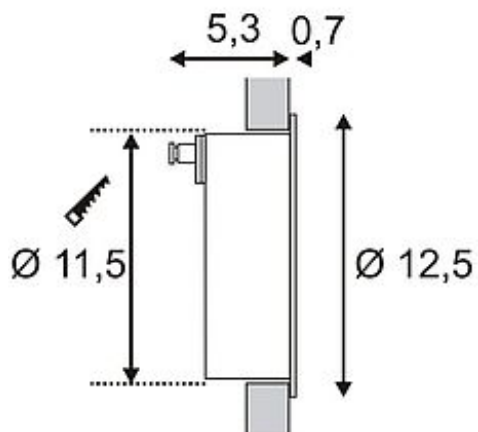

DOWNUNDER LED 14 wall lamp

stonegrey, 0,8W, blue, IP44

Article number	230207
Type of lamp	LED lamp
Lamp	SMD LED
Number of light sources	14
Lamp included	Yes
Installation diameter	11.5 cm
Installation depth	7.2 cm
Depth	6 cm
Diameter	12.5 cm
Net weight	0.372 kg
Gross weight	0.421 kg
Voltage	230 Volt
Max. wattage	0.8 Watt
Protection class	II
Material	aluminium
Colour	grey
Way of mounting	recessed wall mounting
Remark 1	Install only with light emission pointing downwards
Remark 2	Mounting pot (Ø / D): 12 / 7,2 cm
Remark 3	Through wiring of up to 10 luminaires is possible
Remark 4	Energy labels in your language are available in the Service Area sub point Download
Average lifespan	20000 Hours
Colour rendering index	>70
Luminous flux	65 lm
Suitable for lamps from EEC	A
Suitable for lamps up to EEC	A++
Light distribution type 1	direct

Aluminum wall luminaire of the LED DOWNUNDER series. Several invisible SMD LED emit their light indirectly onto the desired surface. Thus, it allows glare-free illumination of walkways and similar surfaces. The electrical connection is made directly to 230V mains supply. Rated IP44 it is suitable for outdoor use. The DOWNUNDER LED series further includes versions with different shapes, housings and light colours. This luminaire contains built-in LED lamps. EEK: A - A++. The lamps cannot be changed in the luminaire.