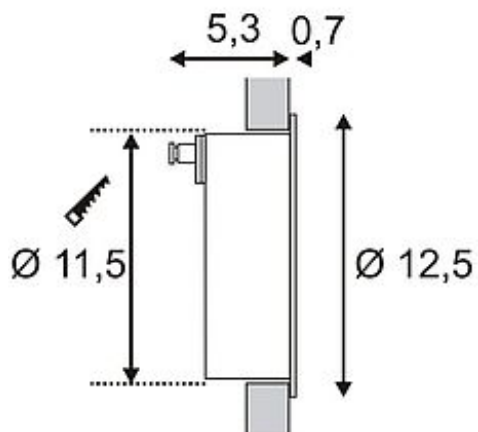

DOWNUNDER LED 14 wall lamp

stonegrey, 0,8W, warmwhite, IP44

Article number	230202
Catalogue	BIG WHITE 2015, Page 655
Type of lamp	LED lamp
Lamp	SMD LED
Number of light sources	14
Lamp included	Yes
Installation diameter	11.5 cm
Installation depth	7.2 cm
Depth	6 cm
Diameter	12.5 cm
Net weight	0.361 kg
Gross weight	0.935 kg
Voltage	230 Volt
Max. wattage	0.8 Watt
Protection class	II
Material	aluminium
Colour	grey
Way of mounting	recessed wall mounting
Remark 1	Install only with light emission pointing downwards
Remark 2	Mounting pot (Ø / D): 12 / 7,2 cm
Remark 3	Through wiring of up to 10 luminaires is possible
Remark 4	Energy labels in your language are available in the Service Area sub point Download
Average lifespan	20000 Hours
Colour temperature	3000 Kelvin
Colour rendering index	>80
Luminous flux	32 lm
Suitable for lamps from EEC	A
Suitable for lamps up to EEC	A++
Light distribution type 1	direct

Aluminum wall luminaire of the LED DOWNUNDER series. Several invisible SMD LED emit their light indirectly onto the desired surface. Thus, it allows glare-free illumination of walkways and similar surfaces. The electrical connection is made directly to 230V mains supply. Rated IP44 it is suitable for outdoor use. The DOWNUNDER LED series further includes versions with different shapes, housings and light colours. This luminaire contains built-in LED lamps. EEK: A - A++. The lamps cannot be changed in the luminaire.