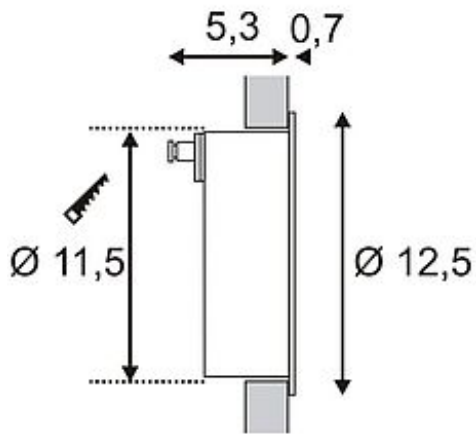

## DOWNUNDER LED 14 wall lamp

stonegrey, 0,8W, white, IP44

Article number	230201
Catalogue	BIG WHITE 2015, Page 655
Type of lamp	LED lamp
Lamp	SMD LED
Number of light sources	14
Lamp included	Yes
Installation diameter	11.5 cm
Installation depth	7.2 cm
Depth	6 cm
Diameter	12.5 cm
Net weight	0.369 kg
Gross weight	0.605 kg
Voltage	230 Volt
Max. wattage	0.8 Watt
Protection class	II
Material	aluminium
Colour	grey
Way of mounting	recessed wall mounting
Remark 1	Install only with light emission pointing downwards
Remark 2	Mounting pot (Ø / D): 12 / 7,2 cm
Remark 3	Through wiring of up to 10 luminaires is possible
Remark 4	Energy labels in your language are available in the Service Area sub point Download
Average lifespan	20000 Hours
Colour temperature	6500 Kelvin
Colour rendering index	>80
Luminous flux	35 lm
Suitable for lamps from EEC	A
Suitable for lamps up to EEC	A++
Light distribution type 1	direct

Aluminum wall luminaire of the LED DOWNUNDER series. Several invisible SMD LED emit their light indirectly onto the desired surface. Thus, it allows glare-free illumination of walkways and similar surfaces. The electrical connection is made directly to 230V mains supply. Rated IP44 it is suitable for outdoor use. The DOWNUNDER LED series further includes versions with different shapes, housings and light colours. This luminaire contains built-in LED lamps. EEK: A - A++. The lamps cannot be changed in the luminaire.