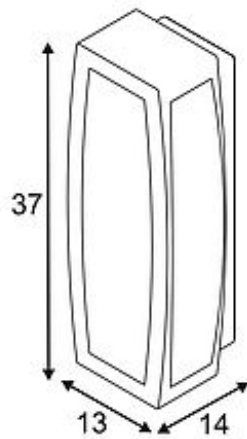

MERIDIAN BOX wall lamp

silvergrey, E27, max. 20W, with motion detector

Article number	230084
Catalogue	BIG WHITE 2015, Page 631
Type of lamp	Conventional lamp
Lamp	Energy-saving bulb E27 max. 20W
Lampholder / Socket	E27
Number of light sources	1
Lamp included	No
Length	37 cm
Width	13 cm
Height	14 cm
Net weight	1.758 kg
Gross weight	3.582 kg
Voltage	230 Volt
Max. wattage	20 Watt
Protection class	I
Material	aluminium / plastic
Colour	silvergrey
Way of mounting	surface wall mounting
Remark 1	Only use Philips Master Stairway Bulb 508600 or 508610
Remark 2	Incorporated motion detector on microwave technology
Remark 3	Energy labels in your language are available in the Service Area sub point Download
Suitable for lamps from EEC	A
Suitable for lamps up to EEC	A+
Light distribution type 1	direct-indirect
Light distribution type 3	axisymmetric