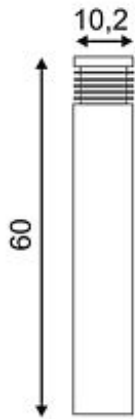

## VAP SLIM 60 floor lamp

stainless steel brushed, E27, max. 20W

Article number	230066
Catalogue	BIG WHITE 2015, Page 500
Type of lamp	Conventional lamp
Lamp	Energy-saving bulb E27 max. 20W
Lampholder / Socket	E27
Number of light sources	1
Lamp included	No
Height	60 cm
Diameter	10.2 cm
Net weight	2.404 kg
Gross weight	0.238 kg
Voltage	230 Volt
Max. wattage	20 Watt
Protection class	I
Material	stainless steel 304
Colour	stainless steel brushed
Way of mounting	surface floor mounting
Remark 1	Maximum measures energy saver (Ø / L): 5 / 12,5 cm
Remark 2	Maximum cable diameter 10 - 13 mm
Remark 3	Energy labels in your language are available in the Service Area sub point Download
Suitable for lamps from EEC	A
Suitable for lamps up to EEC	A+
Light distribution type 1	direct-indirect
Light distribution type 3	asymmetric

Our round floor luminaire of the VAP SLIM series made from weather-resistant stainless steel for direct connection to 230V mains supply. Rated IP44 it is suitable for outdoor use. For simplified mounting, we additionally offer a spike and a concrete anchor set. As a supplement to the series we offer versions with different heights. This luminaire is compatible with bulbs of the energy classes: A - A+