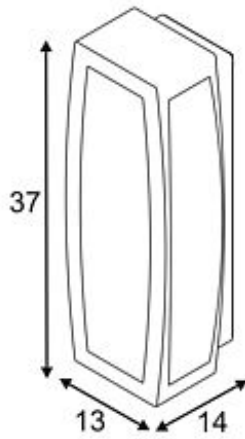

MERIDIAN BOX outdoor luminaire

silvergrey, E27, max. 25W

Article number	230044
Catalogue	BIG WHITE 2015, Page 631
Type of lamp	Conventional lamp
Lamp	Energy-saving bulb E27 max. 20W
Lampholder / Socket	E27
Number of light sources	1
Lamp included	No
Length	37 cm
Width	13 cm
Height	14 cm
Net weight	1.608 kg
Gross weight	1.243 kg
Voltage	230 Volt
Max. wattage	20 Watt
Protection class	I
Material	aluminium / plastic
Colour	silvergrey
Way of mounting	surface wall mounting
Remark 1	Maximum measures energy saver (Ø / L): 7 / 17 cm
Remark 2	Energy labels in your language are available in the Service Area sub point Download
Suitable for lamps from EEC	A
Suitable for lamps up to EEC	A+
Light distribution type 1	direct-indirect
Light distribution type 3	axisymmetric