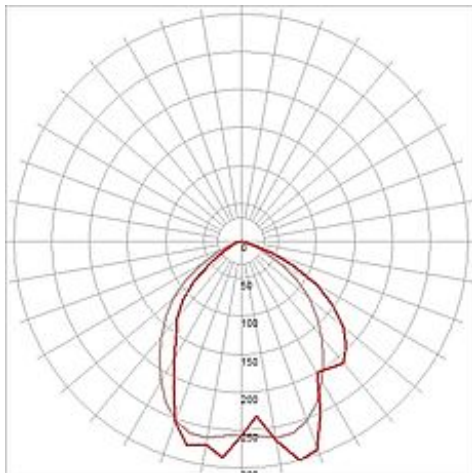

PEMA SQUARE wall lamp

white, E27, max. 15W

Article number	230031
Catalogue	BIG WHITE 2015, Page 617
Type of lamp	Conventional lamp
Lamp	Energy-saving bulb E27 max. 15W
Lampholder / Socket	E27
Number of light sources	1
Lamp included	No
Width	28 cm
Height	10 cm
Depth	9 cm
Net weight	1.108 kg
Gross weight	0.914 kg
Voltage	230 Volt
Max. wattage	15 Watt
Protection class	I
Material	aluminium
Colour	white
Way of mounting	surface wall mounting
Remark 1	IP 44 only reached when mounted with light emission showing downwards
Remark 2	Maximum measures energy saver (Ø / L): 5 / 17 cm
Remark 3	Energy labels in your language are available in the Service Area sub point Download
Suitable for lamps from EEC	A
Suitable for lamps up to EEC	A+
Light distribution type 1	direct
Light distribution type 3	axisymmetric

The wall luminaire PEMA SQUARE consists of painted aluminum and a glass that covers the bulb. Rated IP44 it is suitable for outdoor use. Available in different colour versions, the electrical connection is made directly to 230V mains supply. This luminaire is compatible with bulbs of the energy classes: A - A+