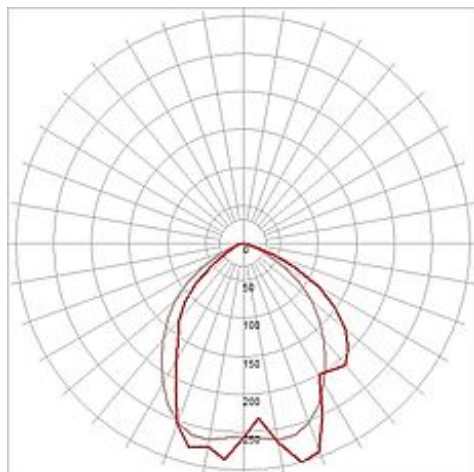

PEMA SQUARE wall lamp

black, E27, max. 15W

Article number	230030
Catalogue	BIG WHITE 2015, Page 617
Type of lamp	Conventional lamp
Lamp	Energy-saving bulb E27 max. 15W
Lampholder / Socket	E27
Number of light sources	1
Lamp included	No
Width	28 cm
Height	10 cm
Depth	9 cm
Net weight	1.113 kg
Gross weight	0.901 kg
Voltage	230 Volt
Max. wattage	15 Watt
Protection class	I
Material	aluminium
Colour	black
Way of mounting	surface wall mounting
Remark 1	IP 44 only reached when mounted with light emission showing downwards
Remark 2	Maximum measures energy saver (Ø / L): 5 / 17 cm
Remark 3	Energy labels in your language are available in the Service Area sub point Download
Suitable for lamps from EEC	A
Suitable for lamps up to EEC	A+
Light distribution type 1	direct
Light distribution type 3	axisymmetric

The wall luminaire PEMA SQUARE consists of painted aluminum and a glass that covers the bulb. Rated IP44 it is suitable for outdoor use. Available in different colour versions, the electrical connection is made directly to 230V mains supply. This luminaire is compatible with bulbs of the energy classes: A - A+