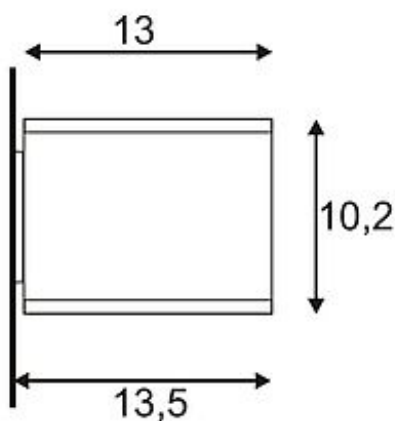

## BIG THEO WALL OUT GX53 wall lamp

square, white, max. 11W

Article number	229991
Catalogue	BIG WHITE 2015, Page 603
Type of lamp	Conventional lamp
Lamp	Microlynx 230V max. 11W
Lampholder / Socket	GX53
Number of light sources	1
Lamp included	No
Width	13 cm
Height	10.2 cm
Depth	13.5 cm
Net weight	0.779 kg
Gross weight	0.705 kg
Voltage	230 Volt
Max. wattage	11 Watt
Protection class	I
Material	aluminium
Colour	white
Way of mounting	surface wall mounting
Remark 1	Energy labels in your language are available in the Service Area sub point Download
Suitable for lamps from EEC	B
Suitable for lamps up to EEC	A++
Light distribution type 1	direct
Light distribution type 3	rotationally symmetric

Ceiling luminaire of the BIG THEO OUT series made from aluminum and a glass that covers the bulb. Rated IP44, it is suitable for outdoor use. Available in different colour versions, the electrical connection is made directly to 230V mains supply. The BIG THEO OUT series further includes wall and ceiling luminaires with different lampholders making it universally applicable. This luminaire is compatible with bulbs of the energy classes: B - A++