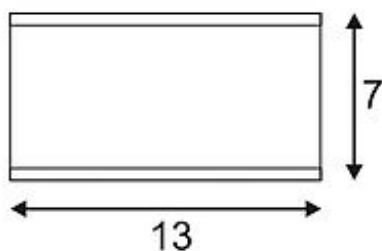

## BIG THEO CEILING OUT GX53 ceiling luminaire

square, white, max. 11W

Article number	229981
Catalogue	BIG WHITE 2015, Page 640
Type of lamp	Conventional lamp
Lamp	Microlynx 230V max. 11W
Lampholder / Socket	GX53
Number of light sources	1
Lamp included	No
Width	13 cm
Height	7 cm
Depth	13 cm
Net weight	0.594 kg
Gross weight	0.535 kg
Voltage	230 Volt
Max. wattage	11 Watt
Protection class	I
Material	aluminium
Colour	white
Way of mounting	surface ceiling mounting
Remark 1	Maximum heighth energy saver 4 cm
Remark 2	Energy labels in your language are available in the Service Area sub point Download
Suitable for lamps from EEC	B
Suitable for lamps up to EEC	A++
Light distribution type 1	direct
Light distribution type 3	rotationally symmetric

Ceiling luminaire of the BIG THEO OUT series made from aluminum and a glass that covers the bulb. Rated IP44, it is suitable for outdoor use. Available in different colour versions, the electrical connection is made directly to 230V mains supply. The BIG THEO OUT series further includes wall and ceiling luminaires with different lampholders making it universally applicable. This luminaire is compatible with bulbs of the energy classes: B - A++