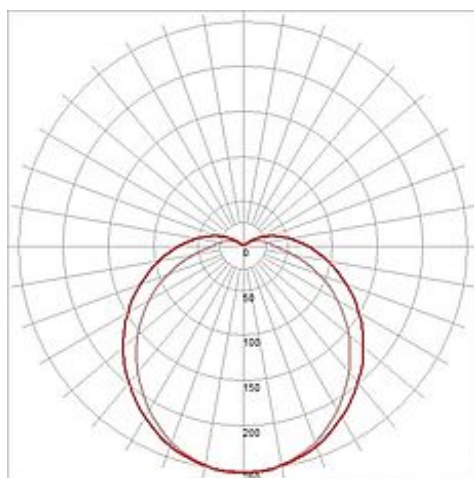

TERANG wall and ceiling luminaire

oval, silver, 8W LED, 3000K

Article number	229924
Catalogue	BIG WHITE 2015, Page 623
Type of lamp	LED lamp
Lamp	SMD LED
Number of light sources	18
Lamp included	Yes
Width	17.5 cm
Height	11 cm
Depth	7.5 cm
Net weight	0.438 kg
Gross weight	0.672 kg
Voltage	230 Volt
Max. wattage	9 Watt
Protection class	I
Material	aluminium / acrylic
Colour	Silver
Way of mounting	surface wall mounting / surface ceiling mounting
Remark 1	LED driver incorporated
Remark 2	Energy labels in your language are available in the Service Area sub point Download
Colour temperature	3000 Kelvin
Colour rendering index	>80
Luminous flux	700 lm
Suitable for lamps from EEC	A
Suitable for lamps up to EEC	A++
Light distribution type 1	direct
Light distribution type 3	axisymmetric