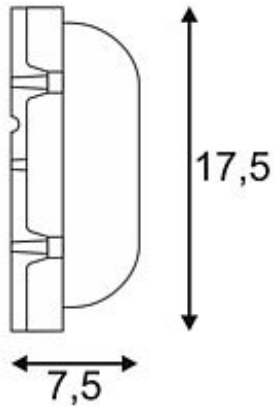

TERANG wall and ceiling luminaire

oval, silver, 8W LED, 3000K

Article number	229924
Catalogue	BIG WHITE 2015, Page 623
Type of lamp	LED lamp
Lamp	SMD LED
Number of light sources	18
Lamp included	Yes
Width	17.5 cm
Height	11 cm
Depth	7.5 cm
Net weight	0.438 kg
Gross weight	0.672 kg
Voltage	230 Volt
Max. wattage	9 Watt
Protection class	I
Material	aluminium / acrylic
Colour	Silver
Way of mounting	surface wall mounting / surface ceiling mounting
Remark 1	LED driver incorporated
Remark 2	Energy labels in your language are available in the Service Area sub point Download
Colour temperature	3000 Kelvin
Colour rendering index	>80
Luminous flux	700 lm
Suitable for lamps from EEC	A
Suitable for lamps up to EEC	A++
Light distribution type 1	direct
Light distribution type 3	axisymmetric

The fresh interpretation of classic construction site luminaires for walls and ceilings with an already incorporated, high-power LED module. Available in white, silver or anthracite colour finish TERANG is equipped with a semi-circular and frosted glass shade which stands for most homogeneous light distribution. Rated IP44, this luminaire is designed for exterior use. Thanks to the already incorporated LED driver, TERANG is supplied ready for direct connection to 230V mains supply. This luminaire contains built-in LED lamps. EEK: A - A++. The lamps cannot be changed in the luminaire.