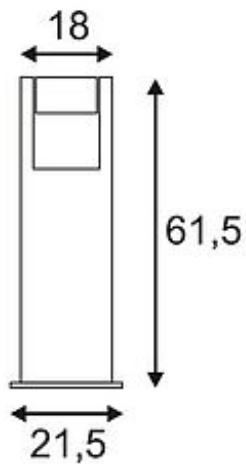

ROX PATH LIGHT GX53

floor lamp, alu-brushed, max. 9W

Article number	229856
Catalogue	BIG WHITE 2015, Page 498
Type of lamp	Conventional lamp
Lamp	Microlynx 230V max. 9W
Lampholder / Socket	GX53
Number of light sources	1
Lamp included	No
Tilt range	180 Degree
Width	21.5 cm
Height	61.5 cm
Depth	5.9 cm
Diameter	12.5 cm
Net weight	2.507 kg
Gross weight	0.285 kg
Voltage	230 Volt
Max. wattage	9 Watt
Protection class	I
Material	aluminium / glass
Colour	aluminium brushed
Way of mounting	surface floor mounting
Remark 1	Through-wiring is possible
Remark 2	Maximum cable diameter 7 - 12 mm
Remark 3	Base (L / B / H):21,5 / 5,9 / 1 cm
Remark 4	Energy labels in your language are available in the Service Area sub point Download
Suitable for lamps from EEC	B
Suitable for lamps up to EEC	A++
Light distribution type 1	direct
Light distribution type 3	rotationally symmetric

The aluminium-made floor luminaire ROX PATH LIGHT consists of a square housing and a round, adjustable lamp head. We offer one version for high-voltage halogen or LED lamps with GU10 socket and another version for energy-saving or LED lamps with GX53 socket. Rated IP44, it is suitable for outdoor use. Through-wiring is possible. We additionally offer a suitable earth spike and concrete anchor set for simplified mounting. This luminaire is compatible with bulbs of the energy classes: B - A++