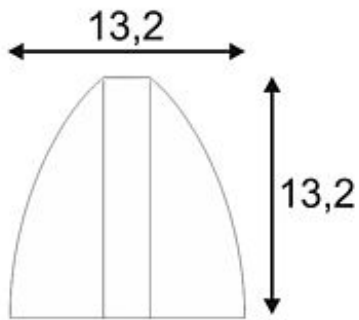

TENDA LED wall luminaire

anthracite, 2x 4.2W, warm white LED

Article number	229652
Catalogue	BIG WHITE 2015, Page 587
Type of lamp	LED lamp
Lamp	Power LED 4,2W
Number of light sources	2
Lamp included	Yes
Width	13.2 cm
Height	13.2 cm
Depth	13.2 cm
Net weight	1.007 kg
Gross weight	1.163 kg
Voltage	230 Volt
Max. wattage	9 Watt
Protection class	I
Beam angle	4/120 Degree
Material	aluminium
Colour	anthracite
Way of mounting	surface wall mounting
Remark 1	LED driver incorporated
Remark 2	Energy labels in your language are available in the Service Area sub point Download
Average lifespan	30000 Hours
Colour temperature	3000 Kelvin
Colour rendering index	80
Luminous flux	310 lm
Suitable for lamps from EEC	A
Suitable for lamps up to EEC	A++
Light distribution type 1	direct-indirect
Light distribution type 3	asymmetric

Equipped with two high-performance LED, the aluminum-made wall luminaire Tenda is available in several colour combinations. By the optical components installed in the luminaire housing, the fitting creates one narrow and one wide beam (UP/DOWN). The electrical connection of the luminaire is made directly to 230V mains supply. Available in different colour versions, the IP44 rating makes TENDA suitable for outdoor use. This luminaire contains built-in LED lamps. EEK: A - A++. The lamps cannot be changed in the luminaire.